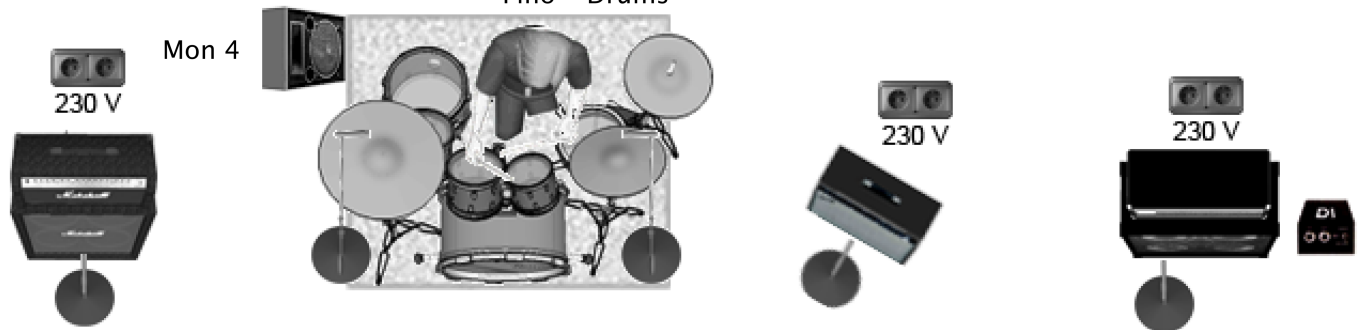

Pino - Drums

Andi - Guitar SR

Juergen - Guitar Center
Main Vocals

Jens - Bass
Backing Vocals

1. Kick in (Beta 91)
2. Kick out (Beta 52)
3. Snare top (SM57)
4. Snare bottom (e906)
5. HH (Cond)
6. Tom 12" (e904)
7. Tom 13" (e904)
8. Floortom 14" (e904)
9. Floortom 16" (e904)
10. OH SR (Cond)

11. OH SL (Cond)
12. Bass Mic (MD421)
13. Bass DI
14. Guitar SR (SM57)
15. Guitar Center (e906)
16. Main Vocals (SM58)
17. Backing Vocals (SM58)