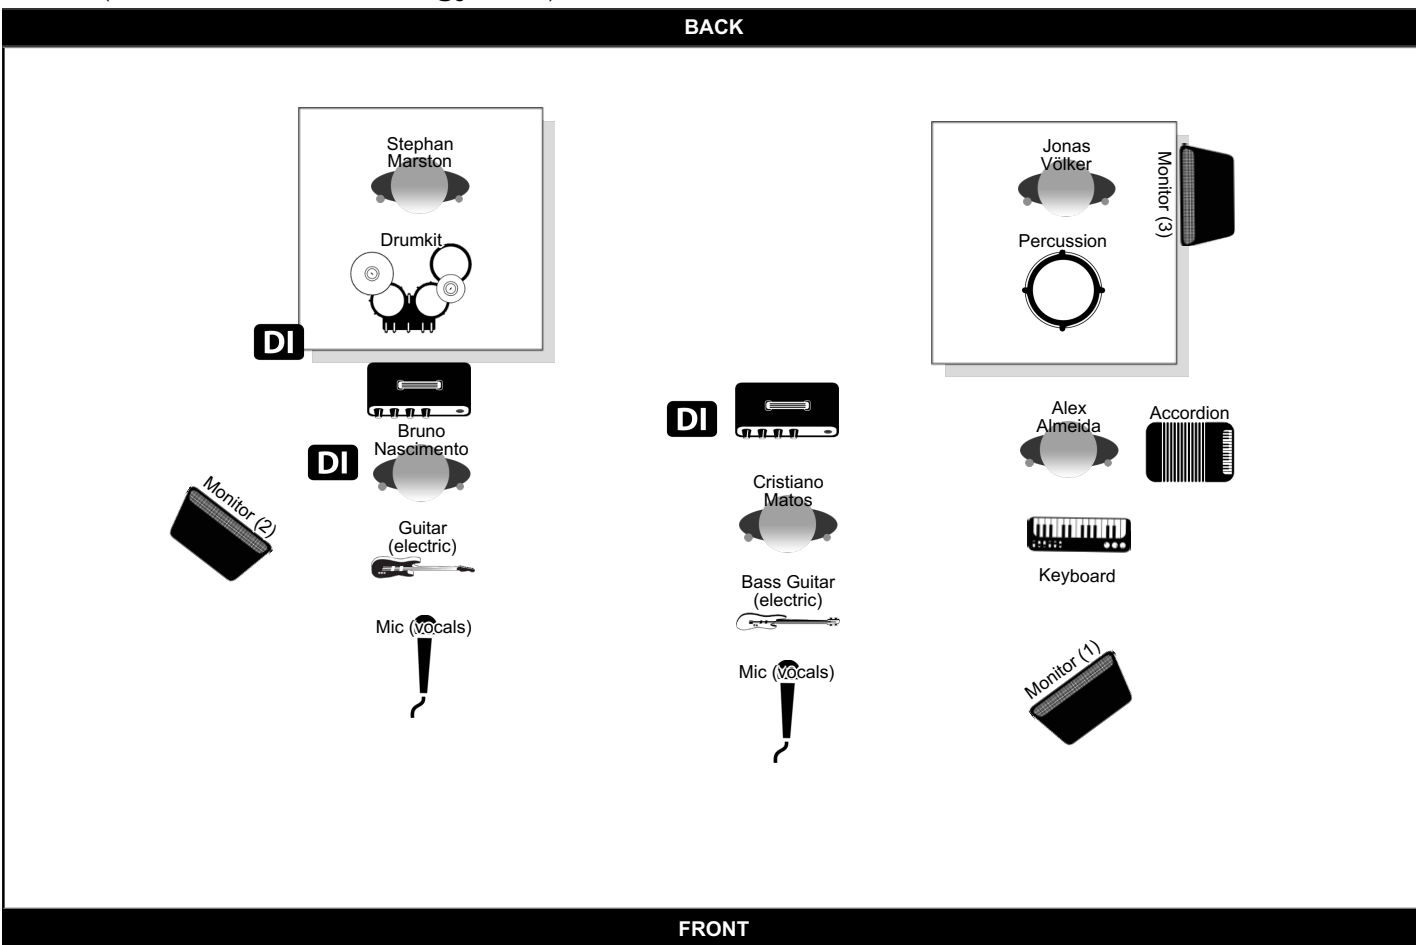

<http://www.cristianomatos.com>

Contact: (01703546448 / cristianomatos.bass@gmail.com)

Extra Info

Monitor Groups

Group	Soundmix
Group 1	Lead Vocal, Back Vocals, Keyboard, Akkordeon, Gitarre, Schlagzeug Overheads
Group 2	Akkordeon, Keyboard, Percussion, Vocals
Group 3	Gitarre und Vocals
Group 4	Group 3