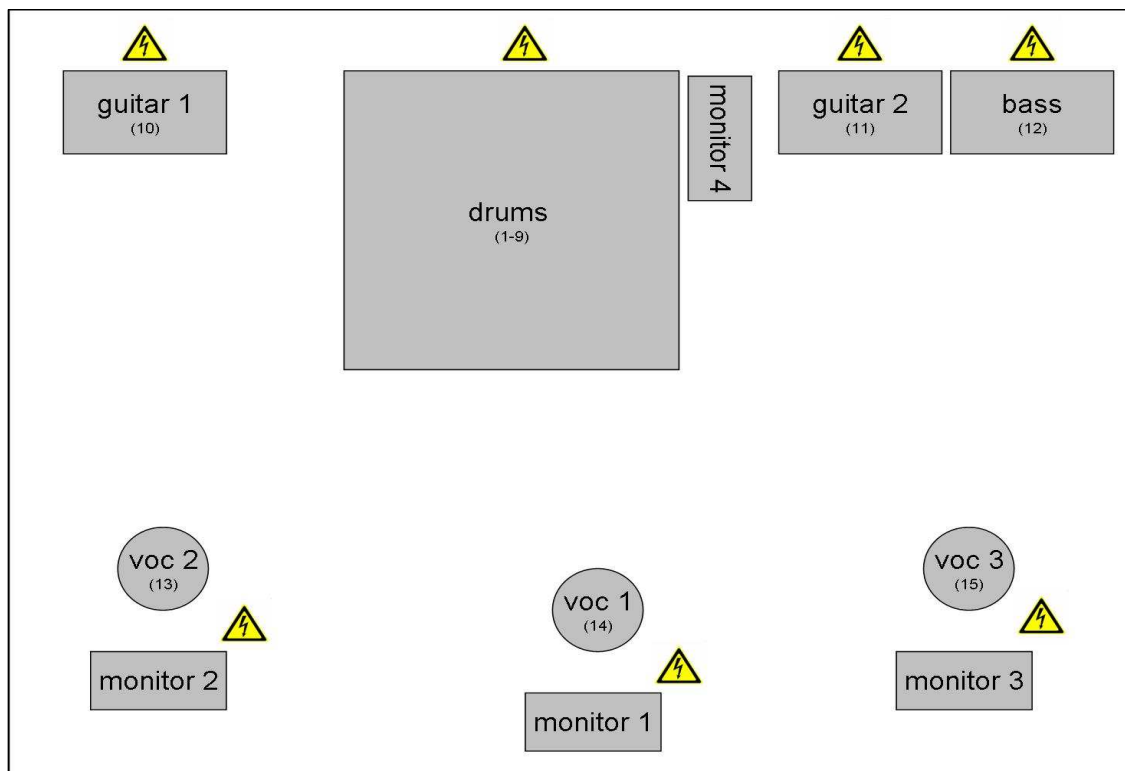

MOM'S DAY

TECHNICAL RIDER

Kanal Instrument

01	kick
02	snare
03	tom 1
04	tom 2
05	hi hat
06	ride
07	overhead 1
08	overhead 2
09	playback
10	guitar 1
11	guitar 2
12	bass
13	vocals 2
14	vocals 1
15	vocals 3