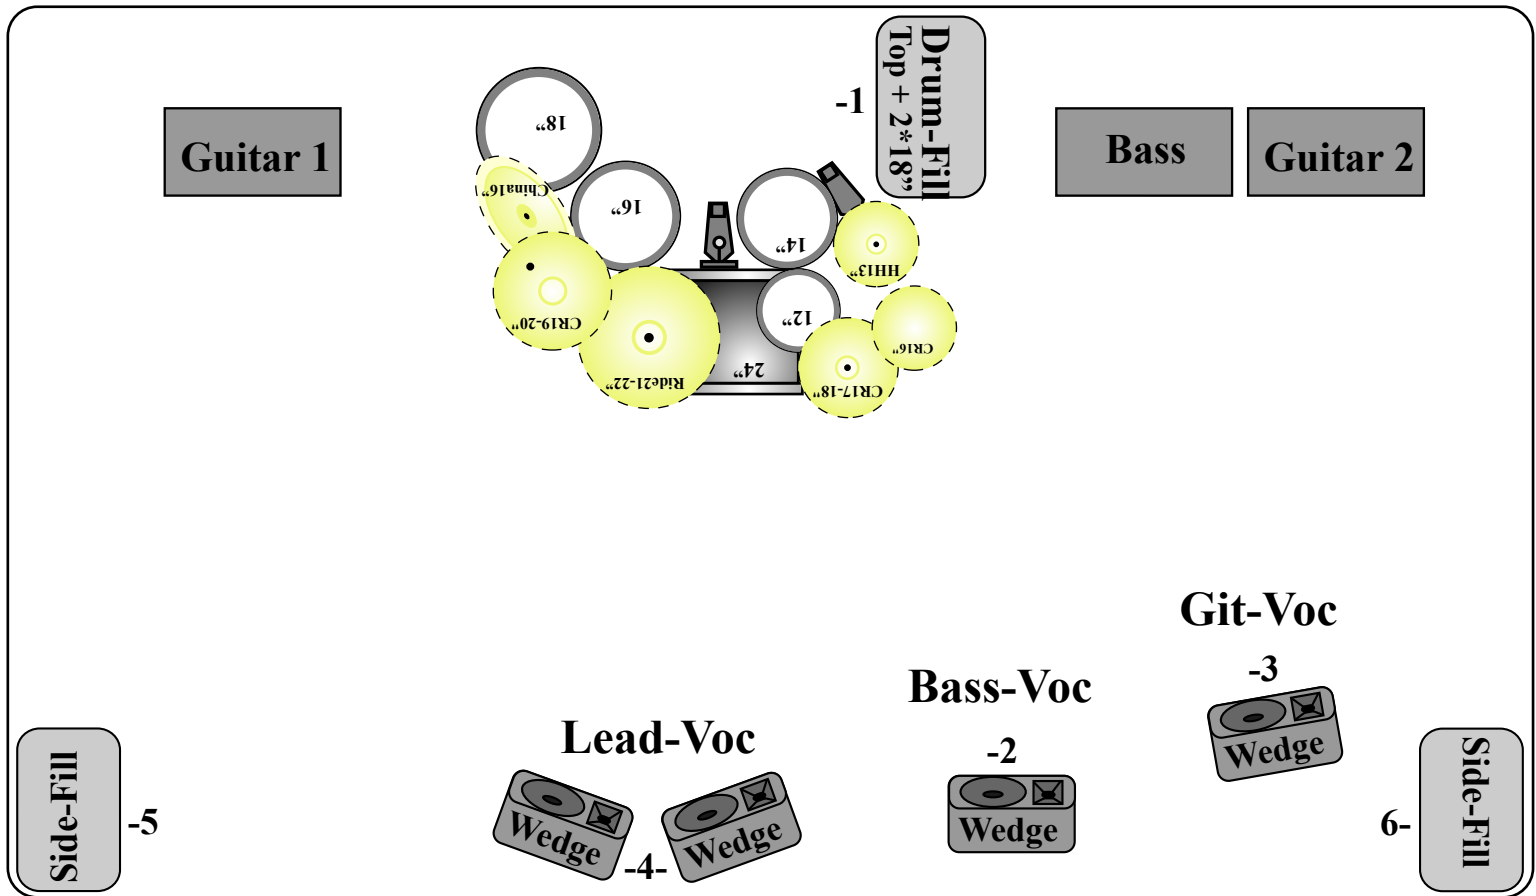

# WEIßENFELS

STAGERIDER

## Monitoring:

- 32Ch. desk with 6 Auxes (min.) Yamaha / Midas / Soundcraft
- 4 Noise-Gates BSS/Drawmer on the 4 toms
- 1 Gate/Comp BSS/Drawmer/dbx on the bass-drum
- 6 Ways EQs BSS/Klark
- 4 Wedges (only very loud stuff) 15"2" activ
- Drumfill: 1 Sub 2x18" + 1 wedge (must be the same than the 14 others)
- Sidefills: Sub 2x18" + 15"2"

- 1 : Drums
- 2 : Bass/BVoc 1 Gtr
- 3 : Git/BVoc 2
- 4 : Lead
- 9 : Sidefill Left
- 10: Sidefill Right

**BACKLINE und PA / MONITORE MÜSSEN FUNKTIONTÜCHTIG AUFGEBAUT SEIN !**  
**- BACKLINE and PA / MONITORING MUST BE PREPARED AND SET UP -**