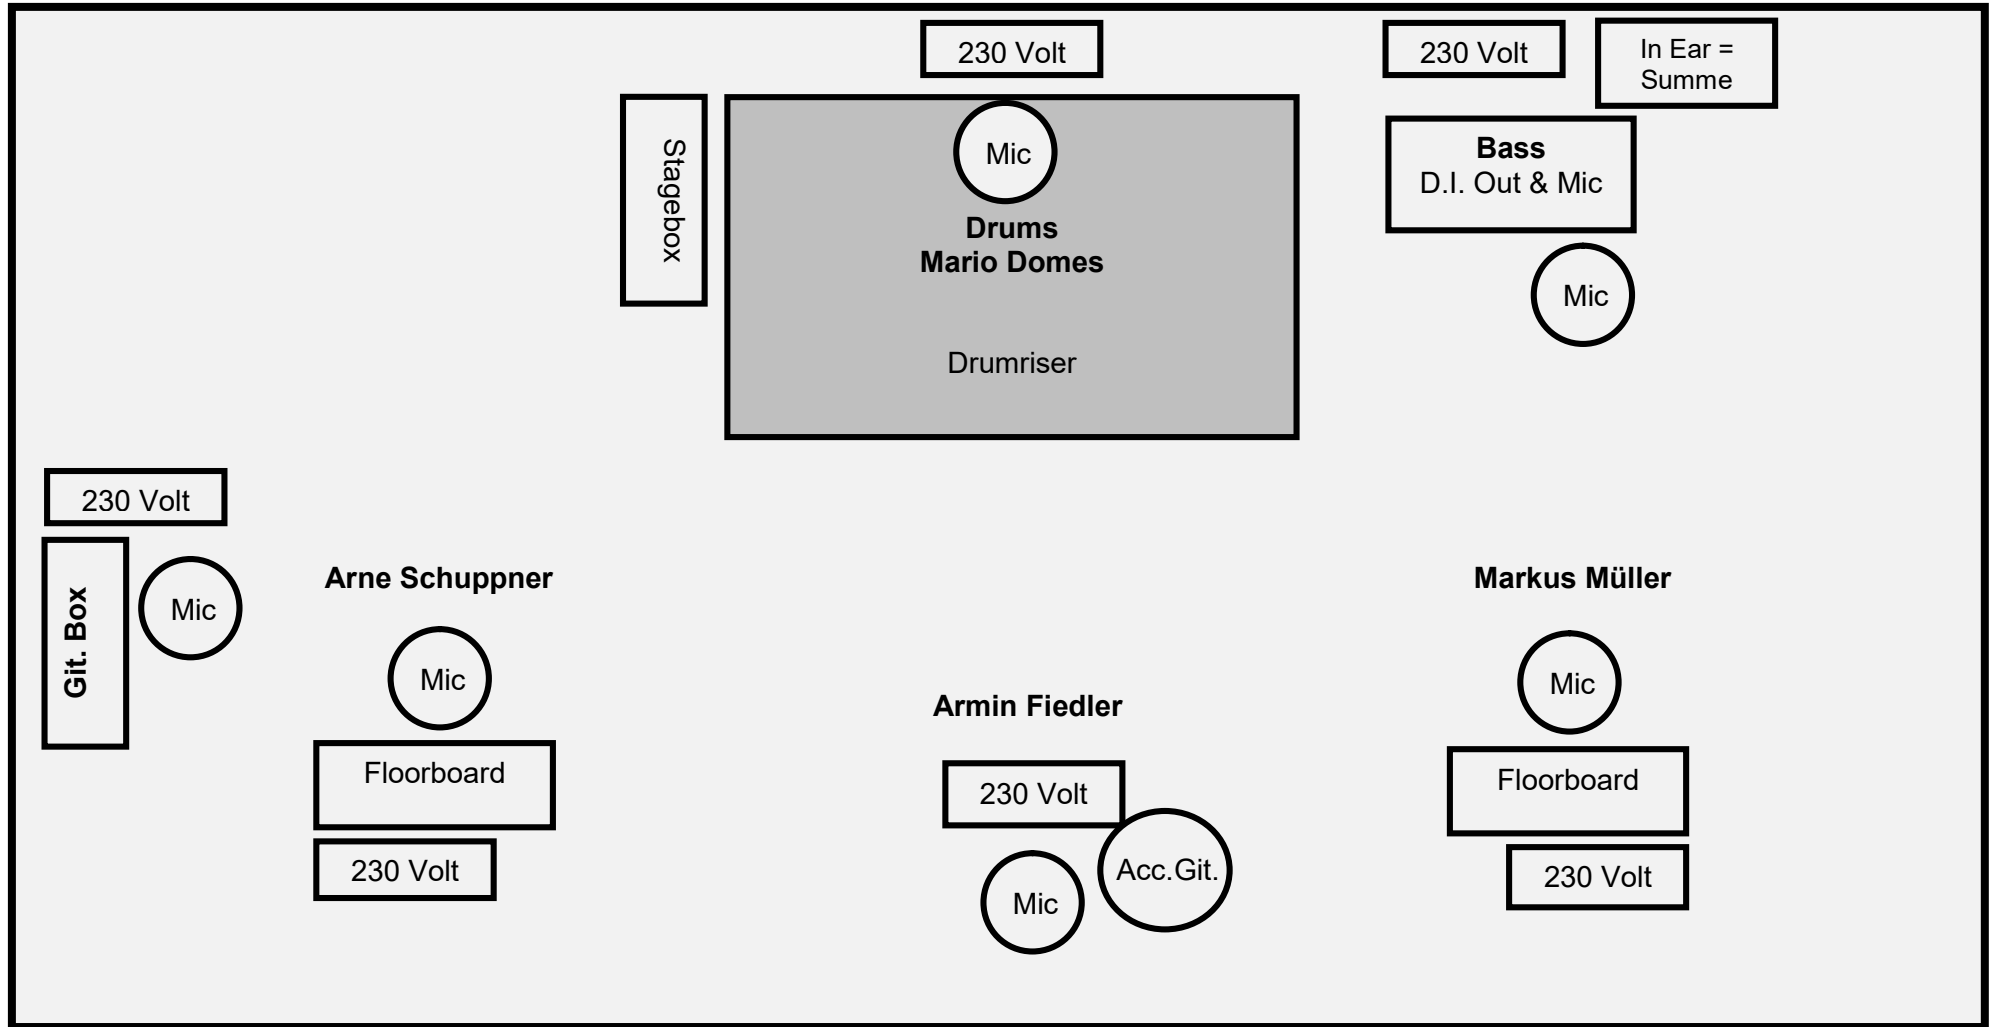

Stageplan Bigfoot 06/2016

Vocals – Stage Front	Armin Fiedler
Gitarre, Backing Vocals – Stage links	Arne Schuppner
Bass, Backing Vocals – Stage rechts	Markus Müller
Schlagzeug, Backing Vocals – Stage back	Mario Domes