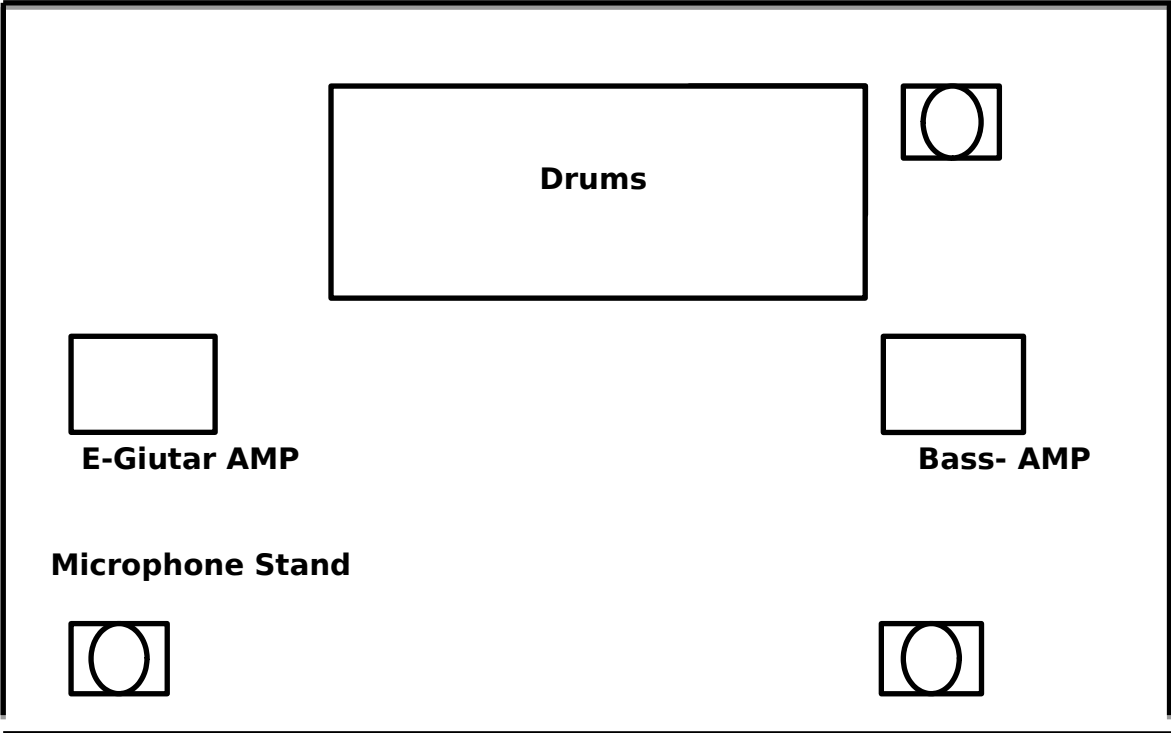

Monitoring:

Wir benötigen 3 Monitore:

Aux 1 Monitor - Guitar

Aux 2 Monitor - Bass

Aux 3 Monitor - Drums

Inputliste Too Late :

Drummics : Kann bei Bedarf von Schalagzeuger mitgebracht werden

Chanel	Instrument	Microphone	Stand
1	Bassdrum	TG D71	-
2	Snare	(Grenzfläche)	-
3	Tom High	TG D35d	-
4	Tom Mid	TG D35d	-
5	Tom Low	TG D35d	-
6	Overhead Left	TG D35d	Tall
7	Overhead Right	TG I53c	Tall
8	Bass AMP	TG I53c	
9	Guitar AMP		
10	Vocal		

Stageplot Too Late:

 : Monitors