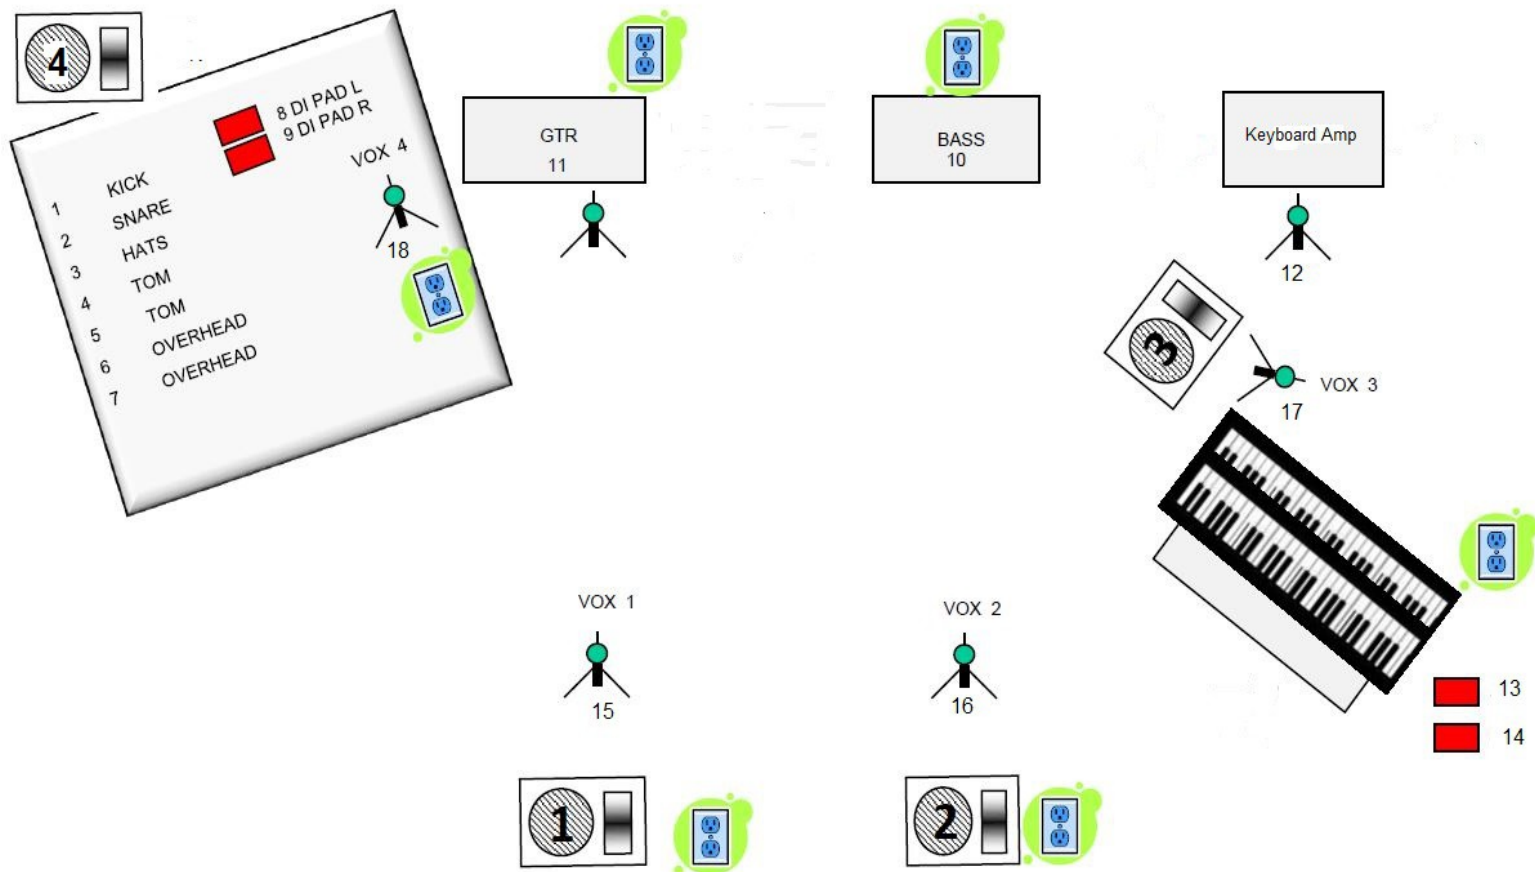

Stage Plot – Florian Lohoff

FLORIAN LOHOFF Stage Plot

1 KICK	5 TOM 2	9 DI PAD R	13 Line L	17 Vox backings
2 SNARE	6 O HEAD	10 BASS (LINE OUT)	14 Line R	18 Vox backings
3 HI HAT	7 O HEAD	11 E GTR	15 Vox (Lead)	
4 TOM 1	8 DI PAD L	12 Keyboard Amp	16 Vox backing	