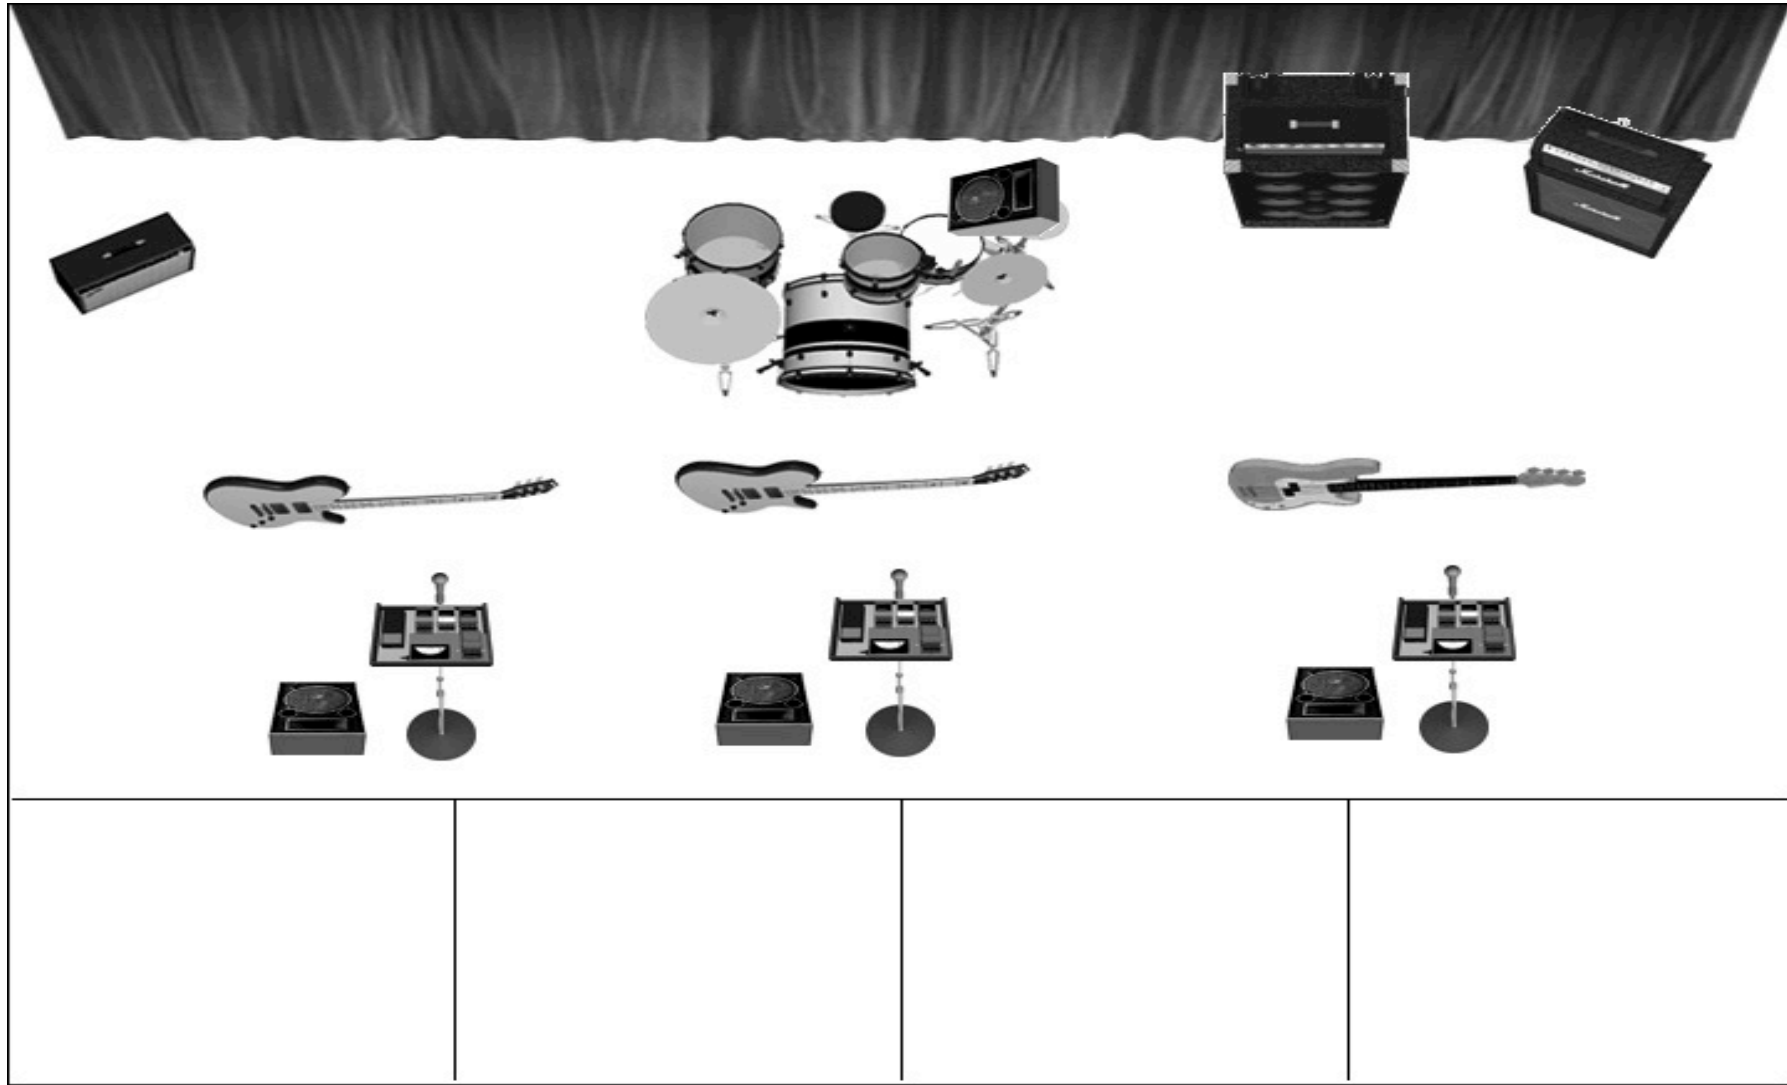

Aufhängemöglichkeit für ein 3 x 1 m Backdrop

Monitor 4

Drums

Bass Drum	Shure Beta 91 o.ä.
Snare Drum	Shure SM 57
Overhead 1	Condenser
Overhead 2	Condenser
Hi Hat	Condenser
Toms	

Backing Vocals & Guitar

Back Vocals	SM58
Guitar Box Shure SM 57	Orange Rockerverb 2x12

Monitor 1

Lead Vocals & Guitar

Vocals	SM58
Guitar Box Shure SM 57	Marshall 4*12

Monitor 2

Backing Vocals & Bass

Back Vocals	SM58
Bass Box Shure SM 57 & aktive D.I.	8*10

Monitor 3

Technical Rider "Meat The Machine"

Technical Rider "Meat The Machine"