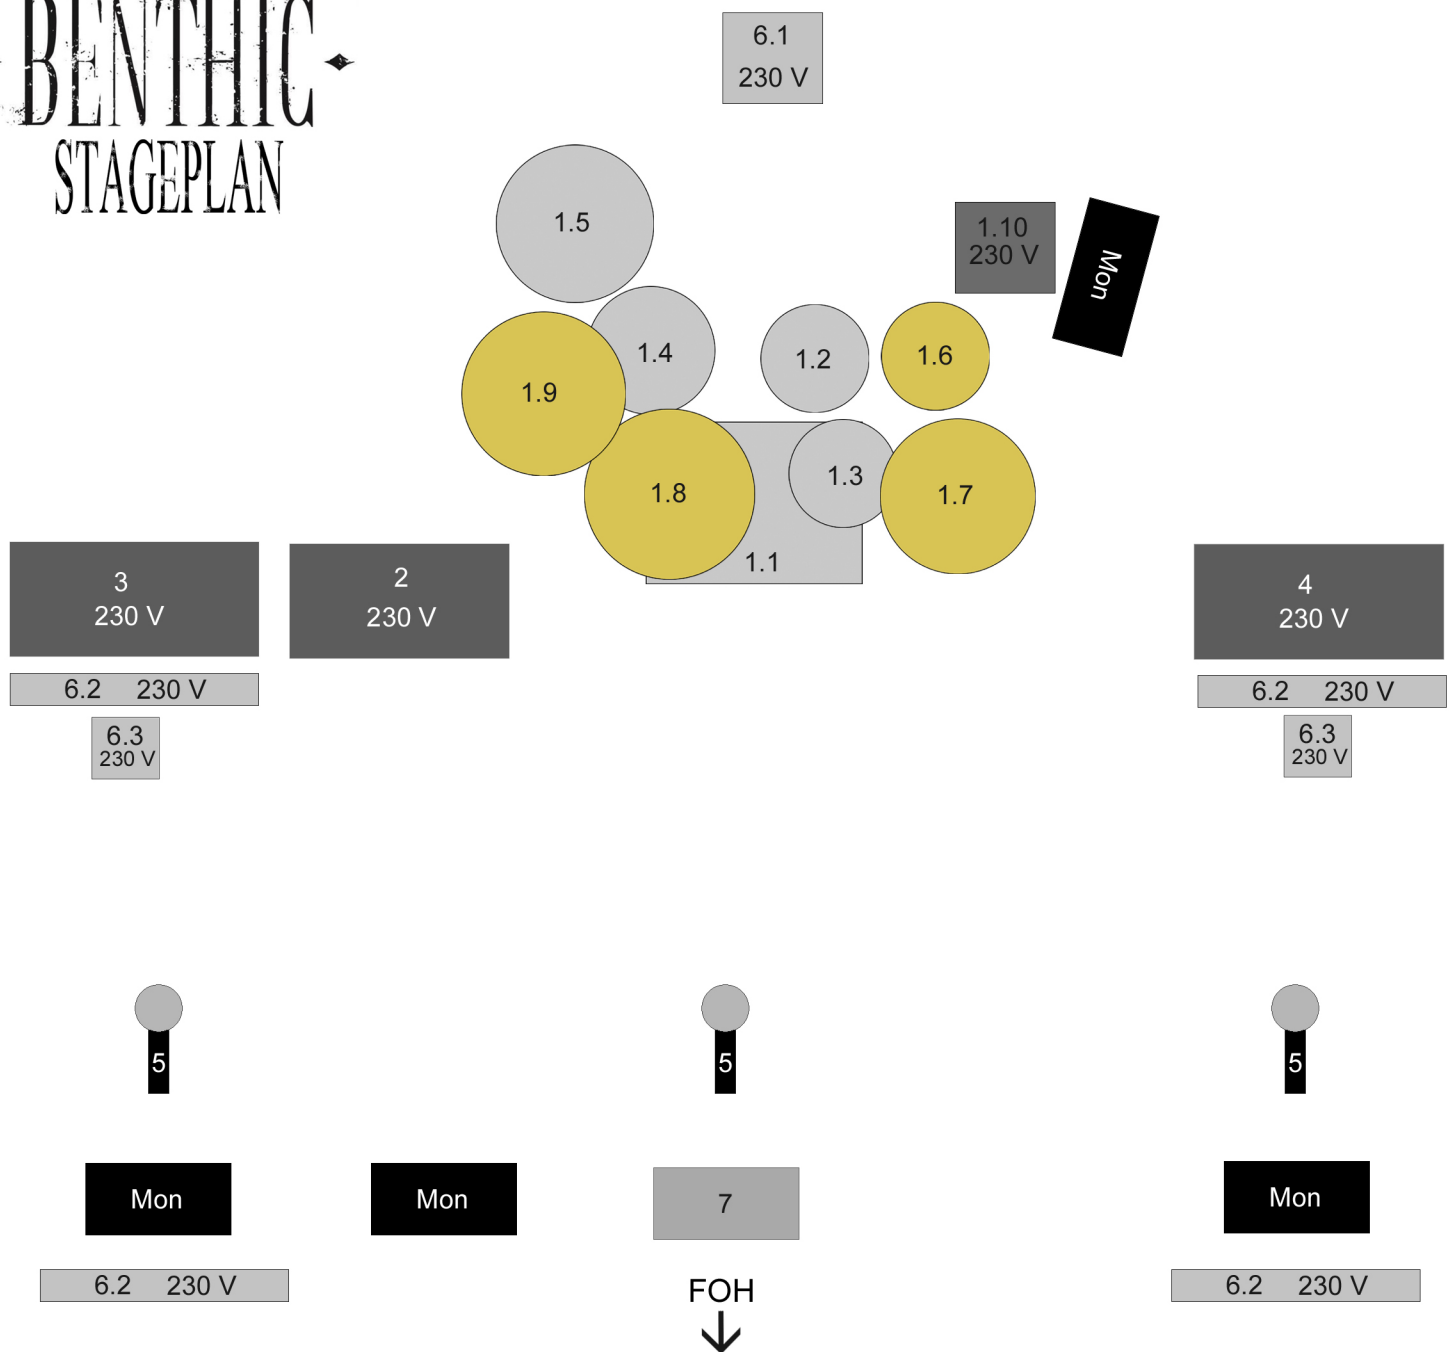

# BENTHIC

## STAGEPLAN

1.1 BD 24" x 17,5"

1.2 SD 14" x 6,5"

1.3 TT 14" x 11"

1.4 FT 16" x 16"

1.5 FT 18" x 16"

1.6 Hihat 14"

1.7 Crash 19"

1.8 Ride 22"

1.9 Crash 20"

1.10 Light Control + Samples (mono DI-Signal)

2 Ampeg SVT Classic / 8x10 Cab

3 Mesa Boogie Dual Rectifier / 4x12 Cab

4 Mesa Boogie Dual Rectifier / 4x12 Cab

5 Mic Vocals

6.1 5x5 LED Blinder

6.2 LED Bars

6.3 LED Par Spots

7 In Ear Monitoring (XLR)