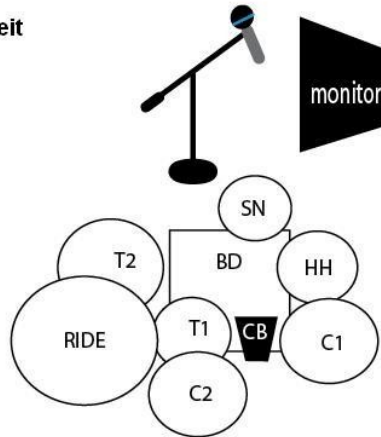

### Stageplan: Harte - Zeit

R-guitar

Leadguitar

Nico, R-guitar, Backvocals  
Monitor: R-guitar, Leadguitar, Backvocals, Backvocals2, Frontvocals, Bass

power drop

Mörw, Drums  
Monitor: Bd, Sn, HH, C1, C2, T1, T2, Ride, Cb, Bass, Lead-guitar, R-guitar, Frontvocals, Backvocals, Backvocals2

power drop

Struppi, Bass, Backvocals2  
Monitor: Bass, Leadguitar, R-guitar, Backvocals2, Backvocals, Frontvocals

power drop

Andy, Leadguitar, Frontvocals  
Monitor: Leadguitar, R-Guitar, Bass, Frontvocals, Backvocals, Backvocals2