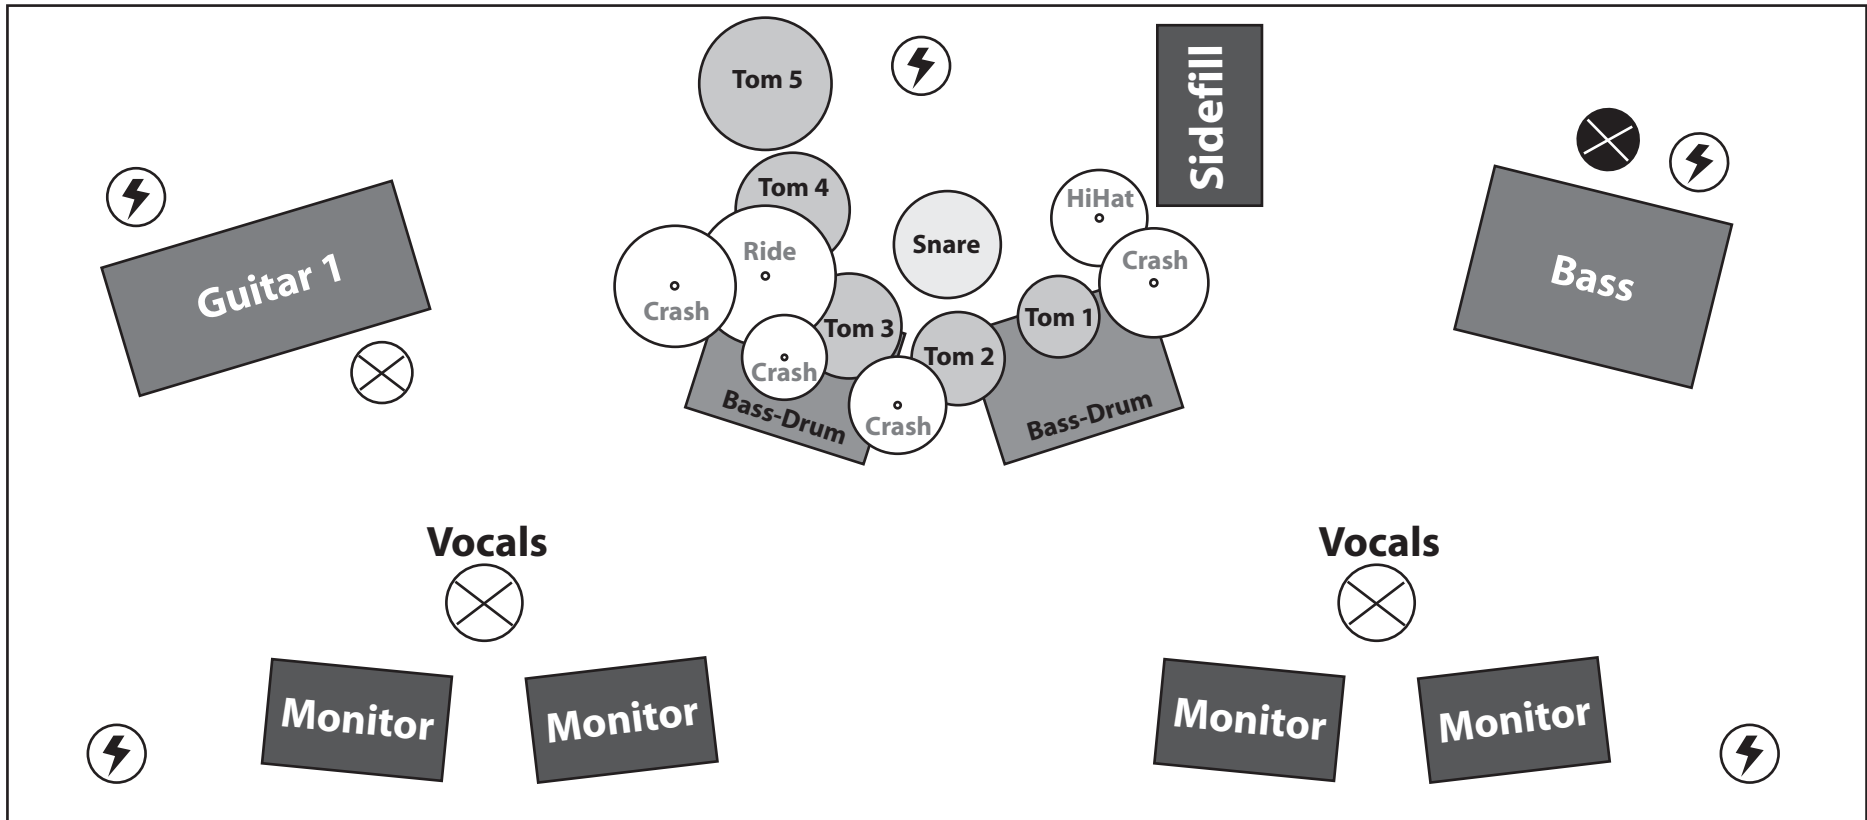

Technical Rider - SONS OF SOUNDS

Line-Up:

Bass / Vocals
 Guitar / Vocals
 Drums

Monitor:

2x Vocals Bass
 2x Vocals Guitar
 1x Drums (Sidefill)

Mic's:

Vocals 2x
 Guitar

Bass (D.I.)

Drums:
 2x Bassdrum
 1x Snare
 5x Tom
 1x HiHat
 2x Cymbals
 (Overhead)

Electricity:

Guitar (Amp)
 Bass (Amp)
 Monitor Guitar
 Monitor Bass
 Drums