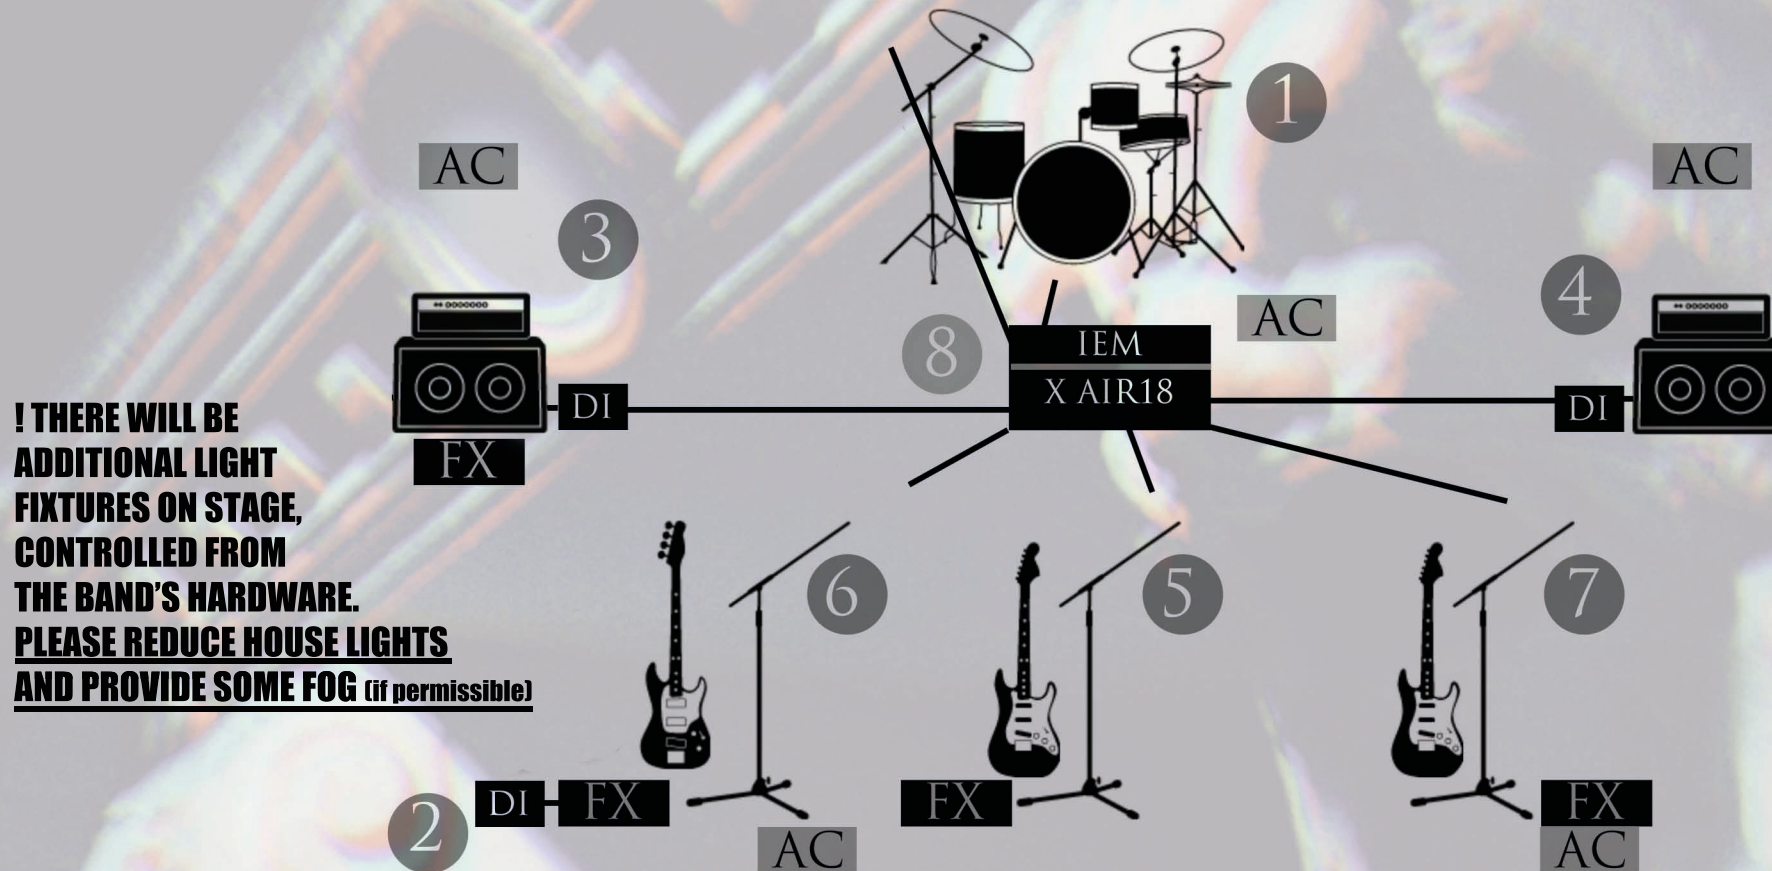

STEEORRAH STAGE PLOT

INPUT LIST

1 - DRUMS (Christian)

Kick (split into XAIR18)

Snare (split into XAIR18)

Overheads (split into XAIR18)

Hi-Hat & Toms split to XAIR18 if available

2 - BASS GUITAR (Raoul)

DI to FOH, split to XAIR18

3 - RHYTHM GUITAR (Andreas)

Laney IRT60 Head/Laney IRT212 Cab

4 - LEAD GUITAR (Nicco)

ENGL Powerball Head/ENGL Cab

OR LINE6 HELIX to FOH

5 - MAIN VOCALS (Andreas)

(split into xAIR18)

6 - VOC (RAOUL)

(split into xAIR18)

7 - VOC (Nicco)

(split into xAIR18)

8 - BACKING TRACK (mono)

!IEM Signals are taken from XAIR18 unless discussed otherwise