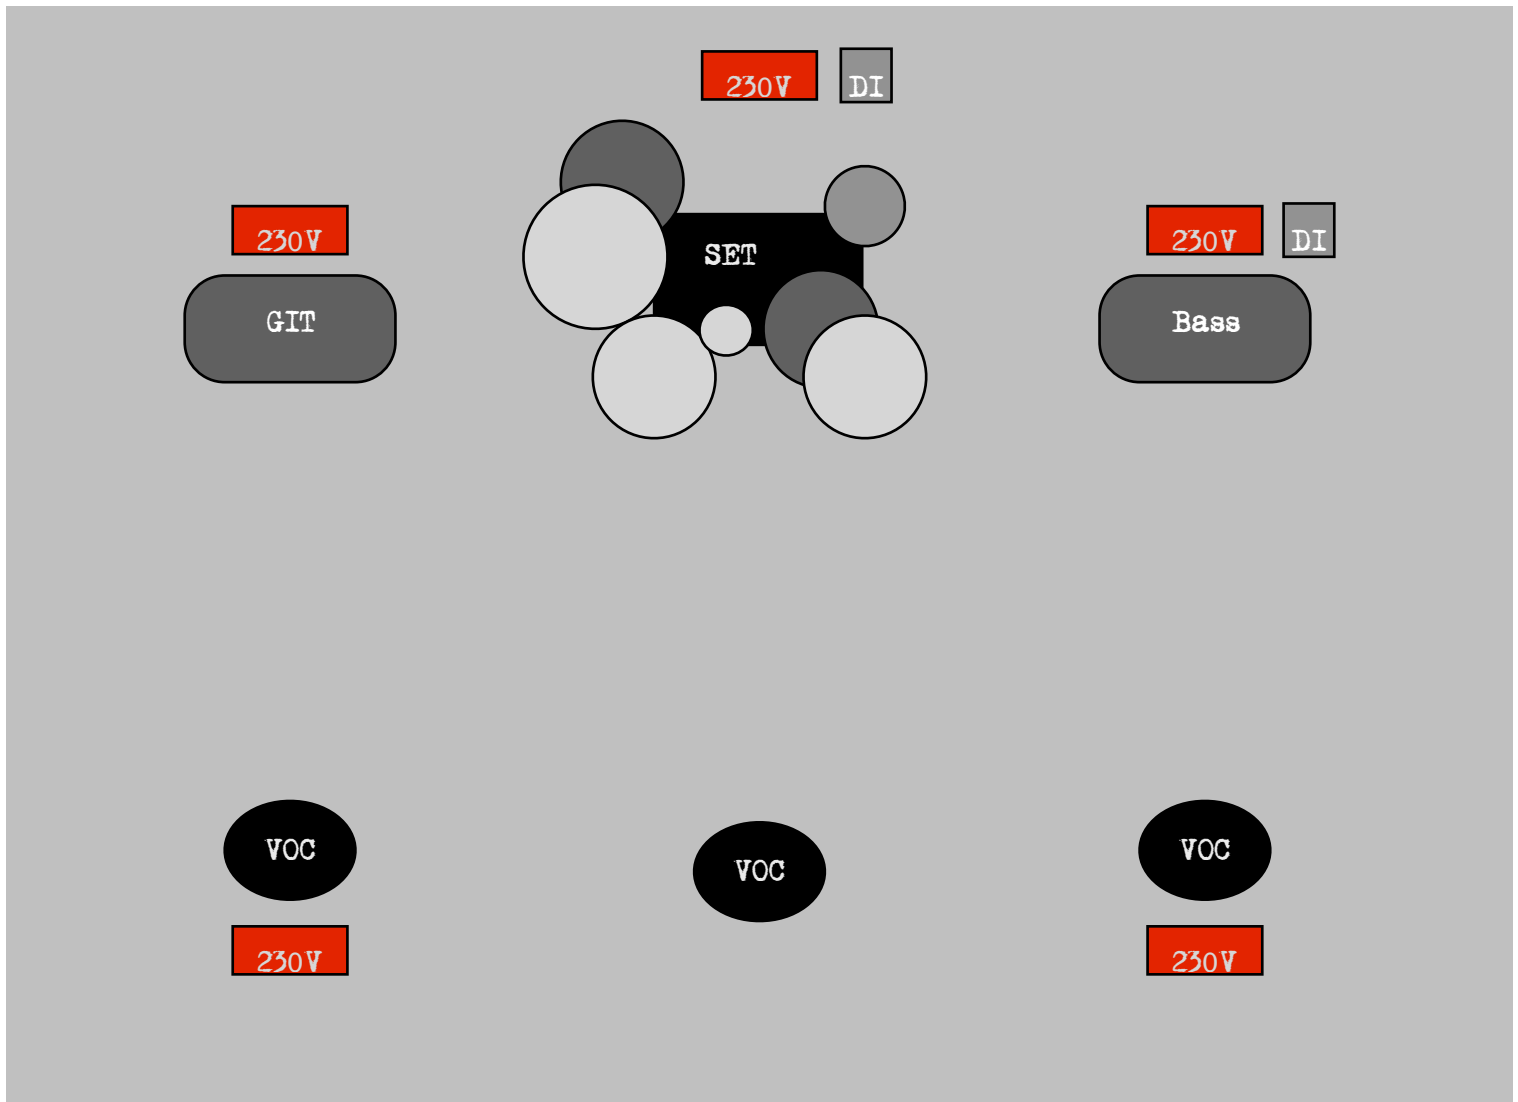

Stagerider **neon**

Backline **neon**:

Drums:

Sonor Delight
BD 22", F-Tom 16", H-Tom 12", Snare, HiHat, Ride, 2x Crash, Splash

Bass:

1x Ampeg SVT 4, 1x Ampeg SVT 4x 10

Git:

1xFender Tonemaster, 1x Engl 4x12

Samples:

1xMotu, 1x MacPro 15'