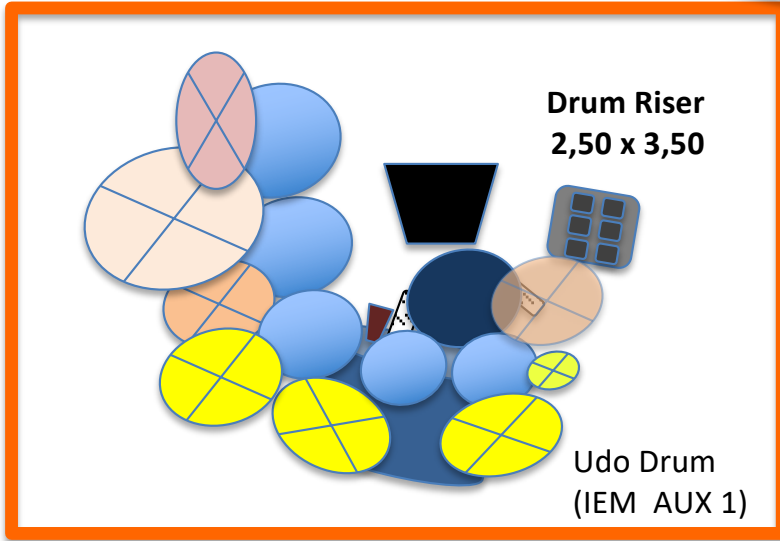

2x230V

In EAR Aux I

2x230V

AMP

Gunther
Bass

Monitor

2x230V

AMP

Mario
Gitarre

Pedalboard

Monitor

StagePlan Ideal

In Ear Aux II

2x230V

AMP

Rolf
Gitarre

Pedalboard

BACK Vocal 1 (n.n.) BACK Vocal 2 (n.n.)

Lead Vocal (Daniel)

FOH

Monitor
rechts

Monitor
links

6,50m

4,50m