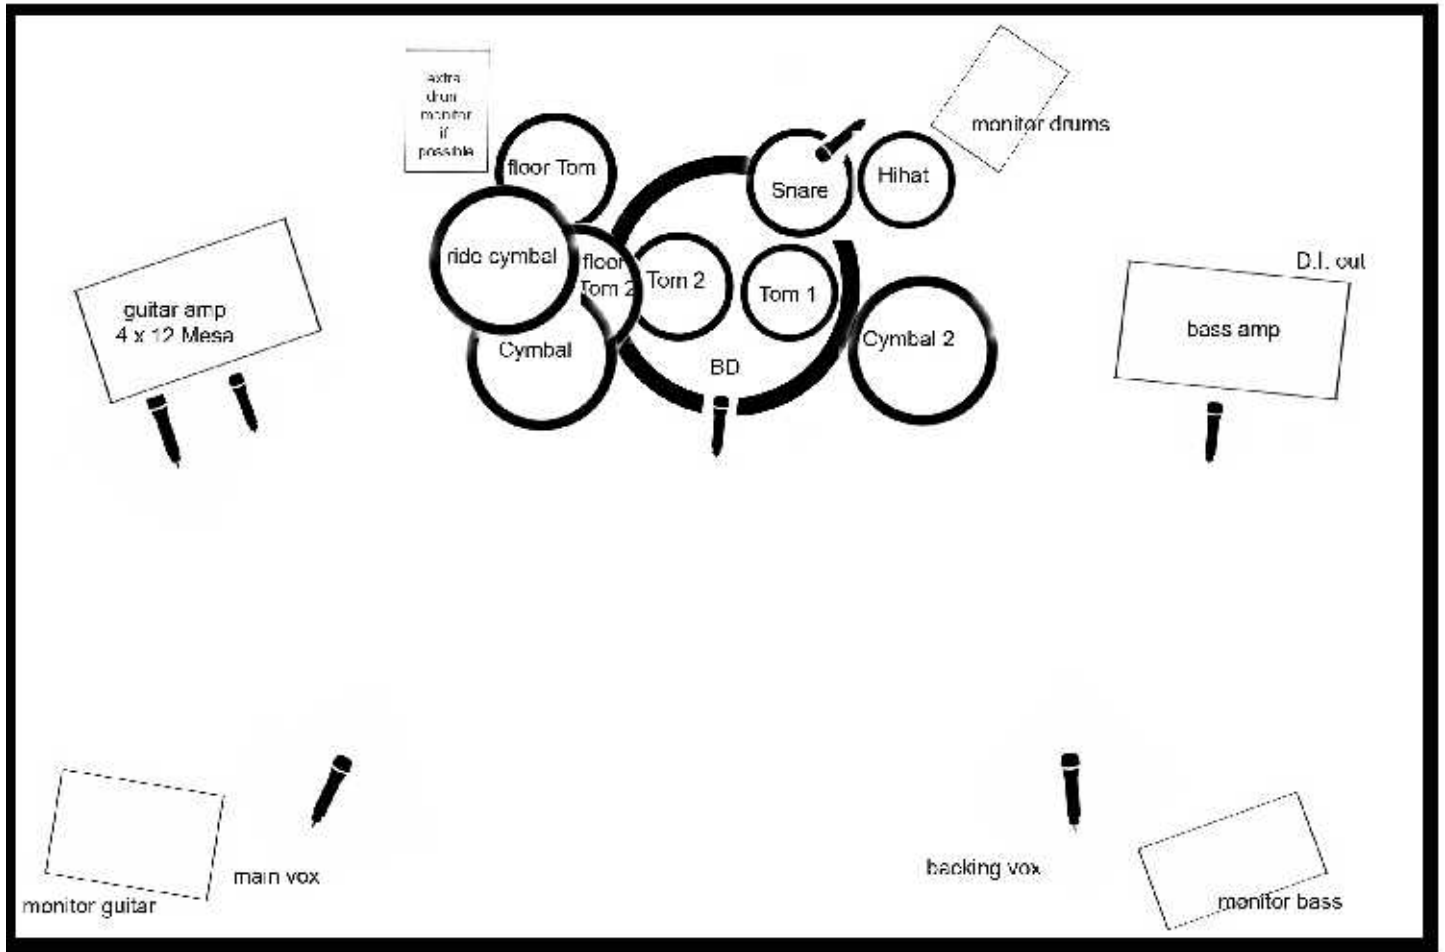

# RAZORHEADS

## Technical Rider

### Input Liste / Signale

Main Vox  
Backing Vox  
Guitar  
Bass  
Bass Drum  
Snare Drum  
Tom 1-4  
Overhead Mics for drums

### Extras

Beamer für backdrop  
Fog / Nebelmaschine