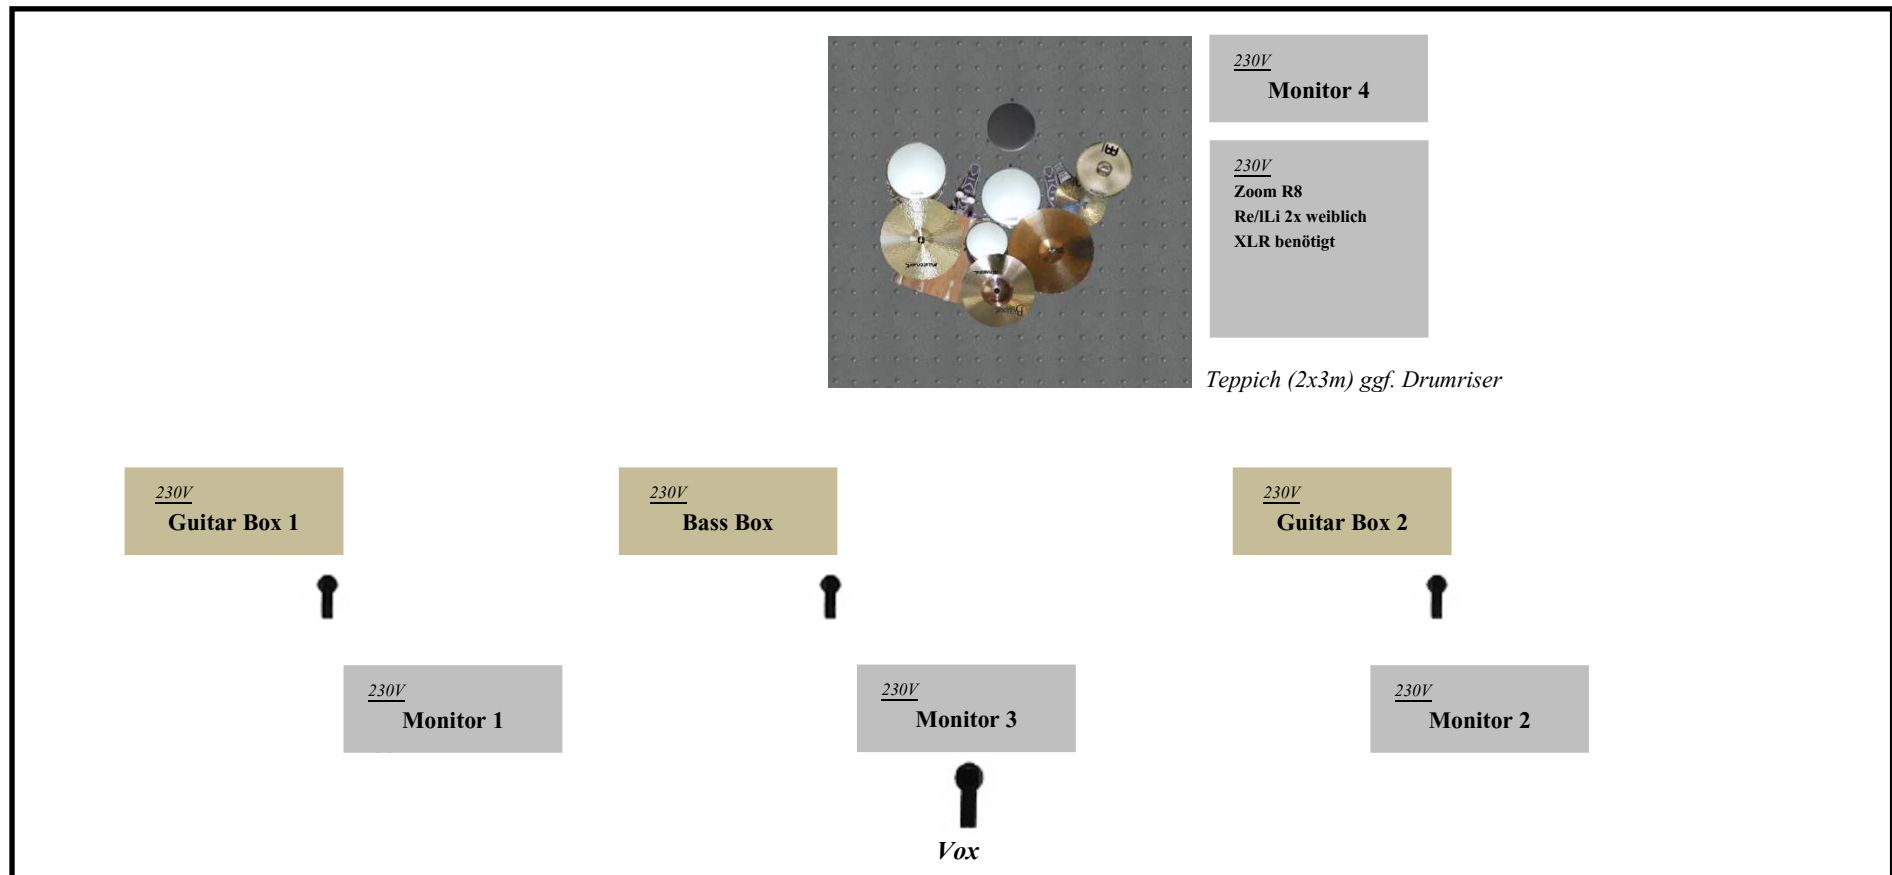

## Technical Rider

To Those Who Exist

Contact: Peer Mindermann, Westerstr. 52/54,  
28199 Bremen-Neustadt 0162-9570462

Guitar 1 / Monitor 1: *Lucas Freund*

Bass / Vox / Monitor 3: *Marc Höhe*

Drums / Monitor 4: *Jörn Schweers*