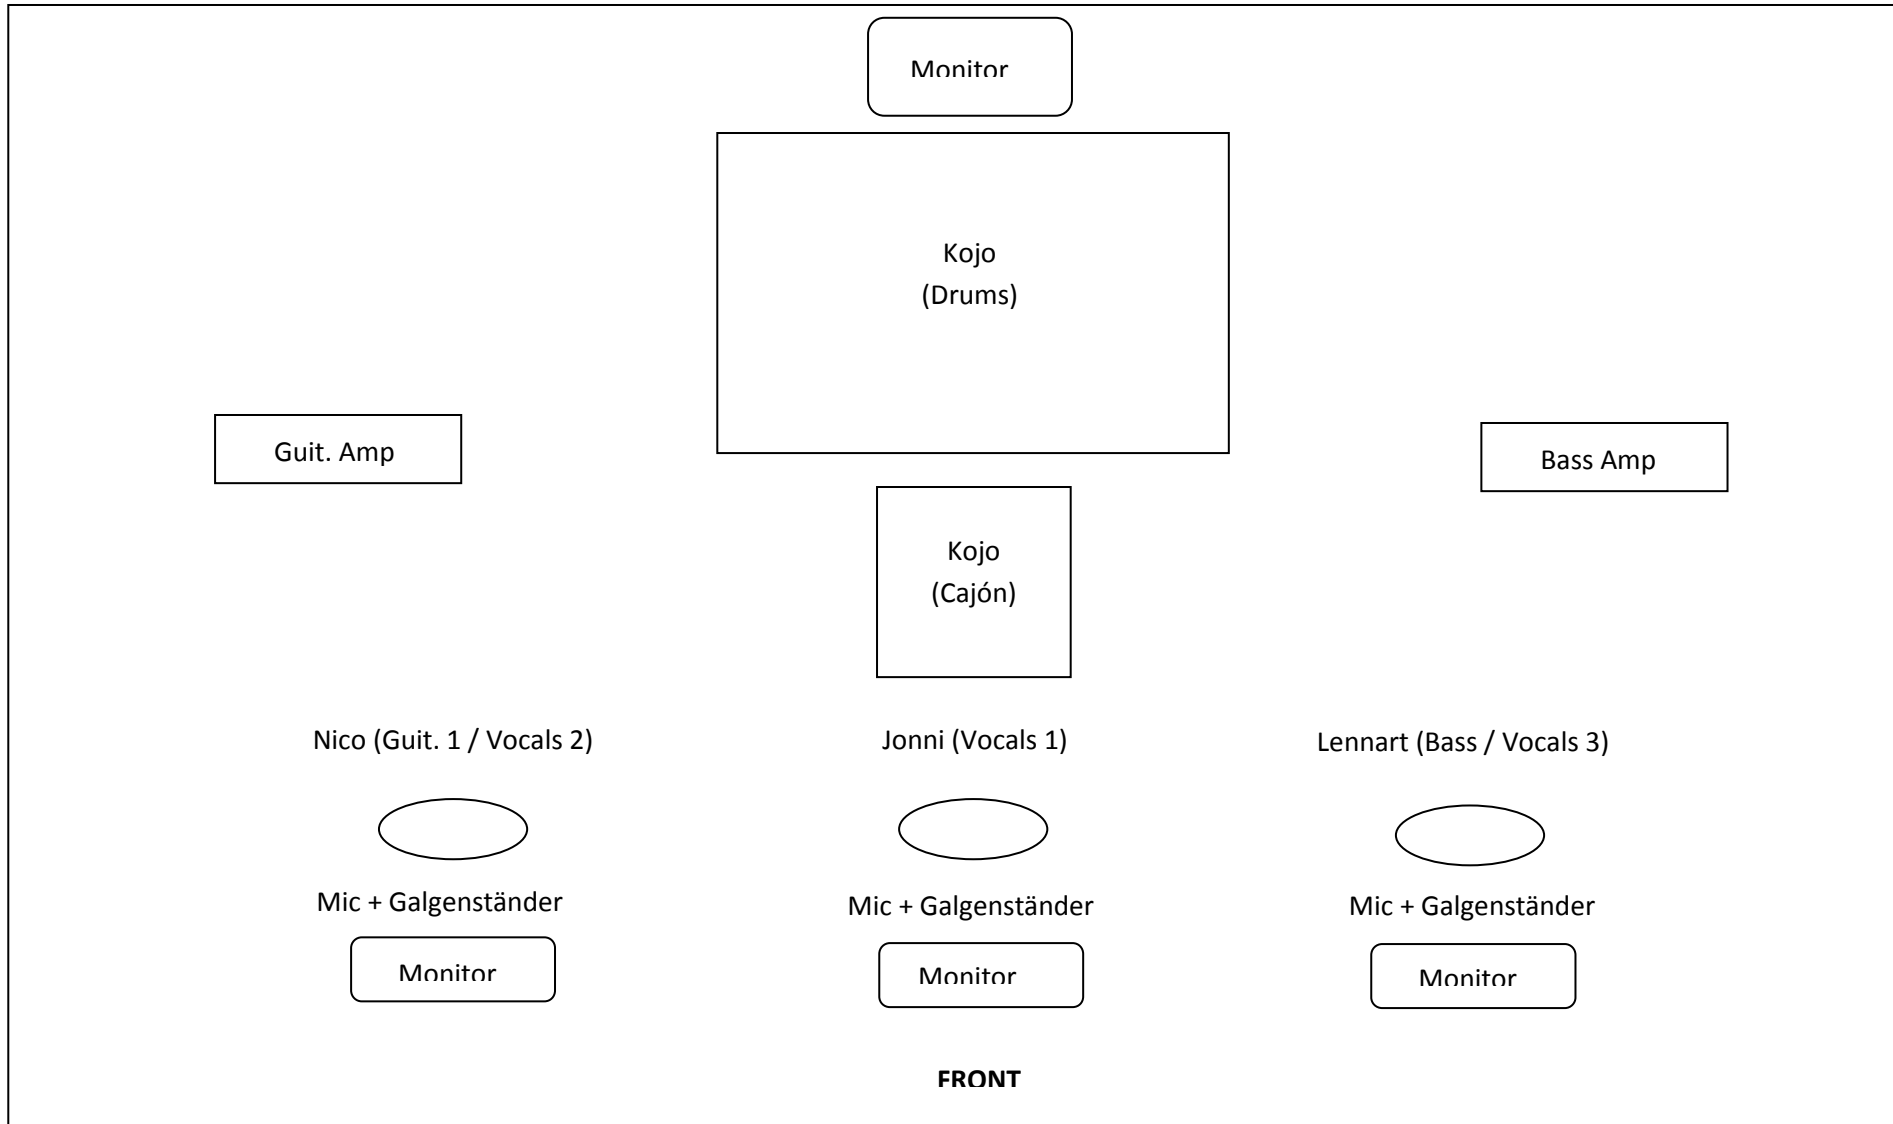

# Tech-Rider Chilloé

Monitor

Kojo  
(Drums)

Guit. Amp

Bass Amp

Kojo  
(Cajón)

Nico (Guit. 1 / Vocals 2)

Jonni (Vocals 1)

Lennart (Bass / Vocals 3)

Mic + Galgenständer

Mic + Galgenständer

Mic + Galgenständer

Monitor

Monitor

Monitor

**FRONT**