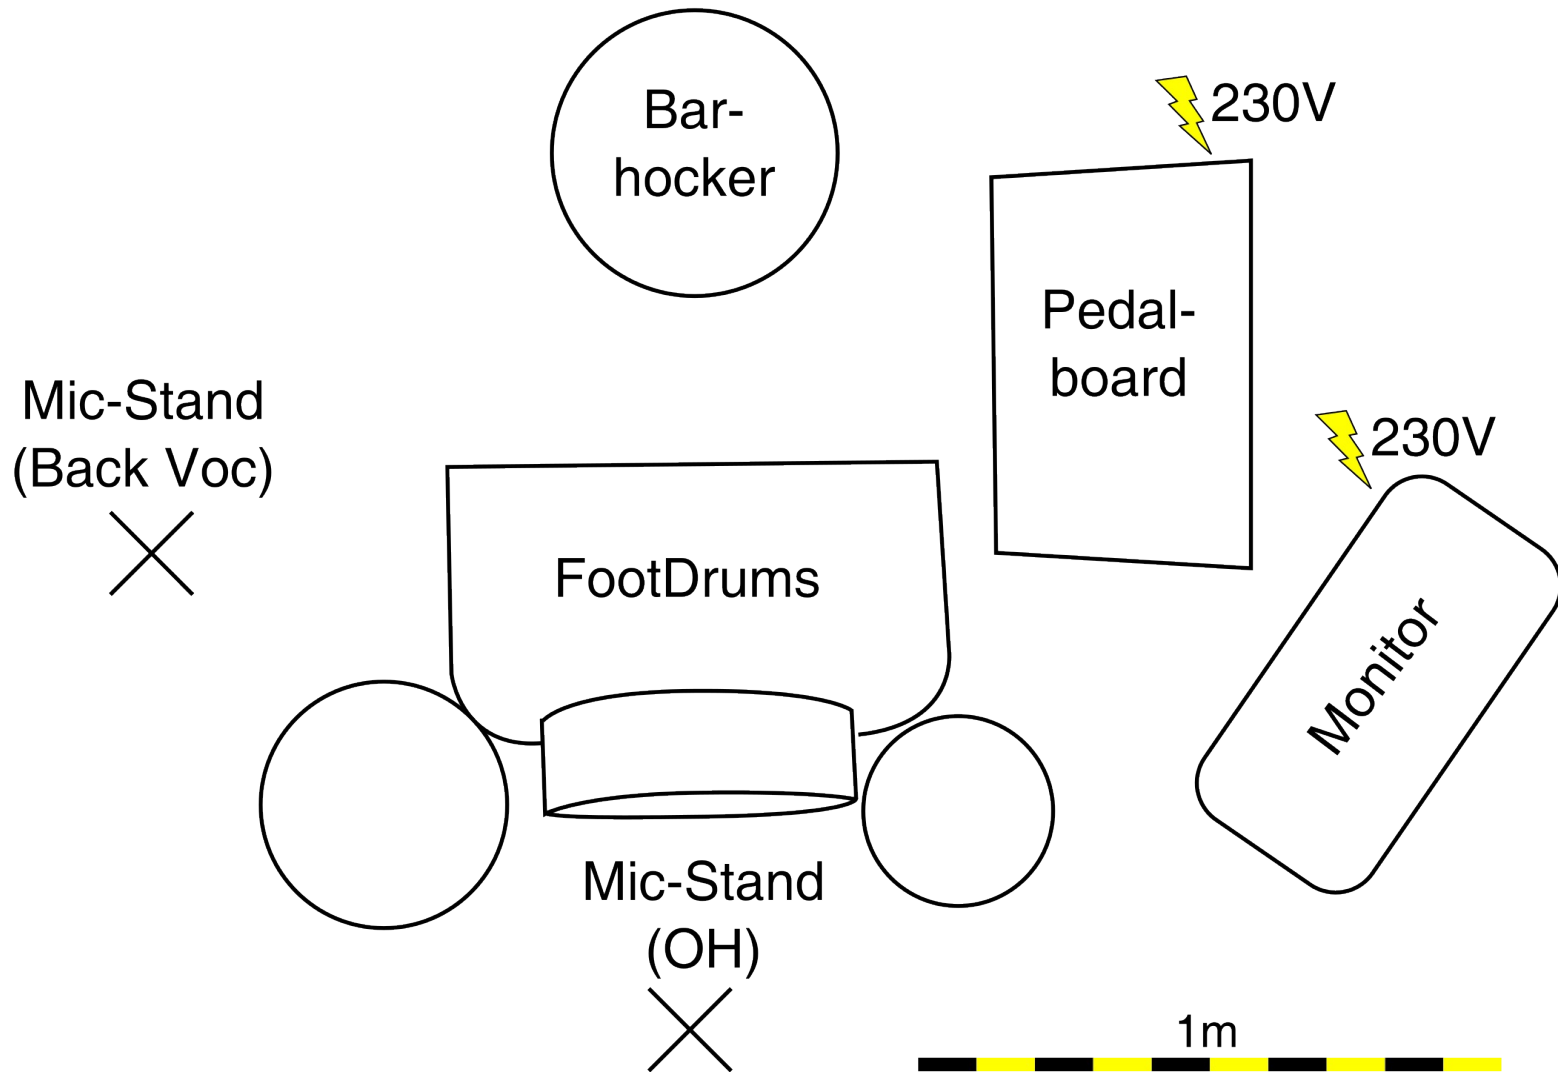

TEN TOE

Hans Moormann
0151 / 5694 1471

TEN TOE

TEN TOE

Line-Anschlüsse

No.	Instrument	Signalkette	Anschluss
1.	Voc Lead	Headset → Voice Processor → Out	XLR
2.	Voc Back	Mikrofon am Stativ → Harmonizer → Out	XLR
3.	Guit	Gitarre → Kemper → Main Out L	XLR
4.	Guit Oct	Gitarre → Octaver → DI-Box	XLR
5.	Bass	Hybrid-Bass-Gitarre → Preamp → DI-Box	XLR
6.	Synth 1	String S9 → DI-Box	XLR
7.	Synth 2	SY-200 → DI-Box	XLR
8.	Air Drums	Air Drums Receiver → DI-Box	XLR

Mikrofonierung

No.	Instrument	Mic	Bemerkung
9.	Kick	AKG D112	
10.	Snare	Shure SM57	
11.	OH1		Phantom 48V
12.	OH2		Phantom 48V