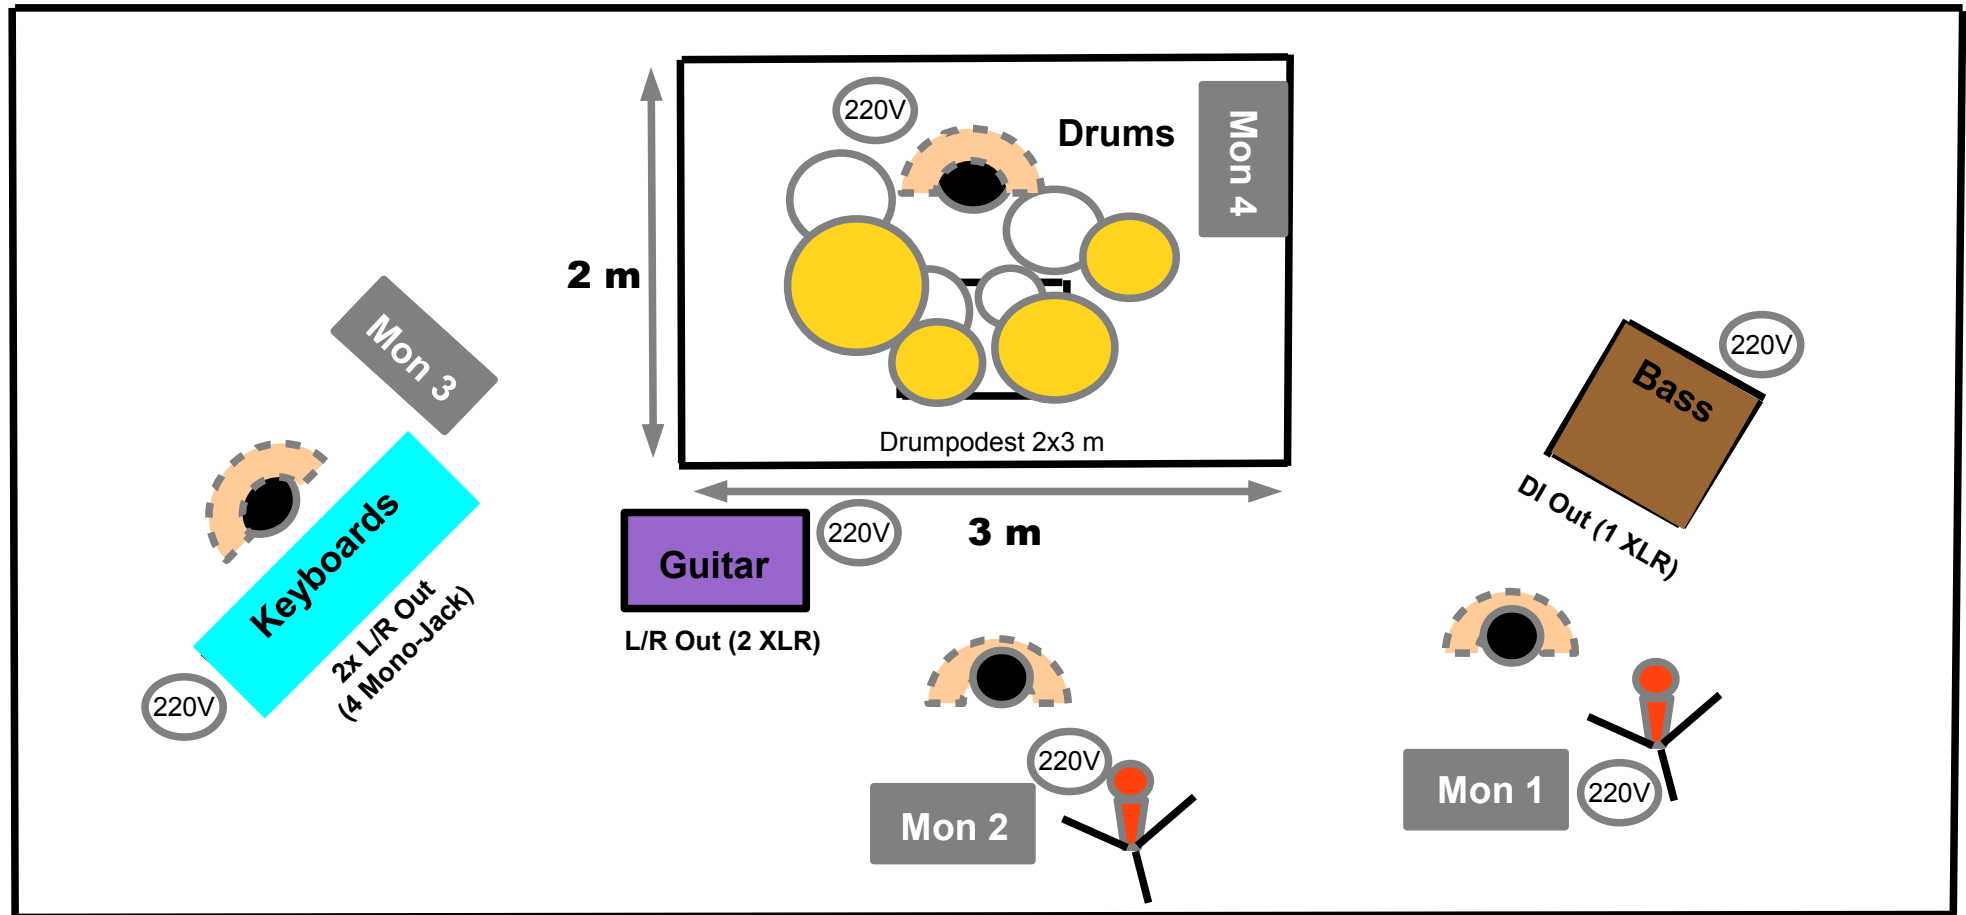

Rio.Funk - Stageplan

- Monitors:** 4 Wedges, 4 Ways
- Drums:**
BD/SN/HH/3TOMS/3CYMBALS
- Guitar:** L/R Out (2 XLR)
- Bass:** DI Out (1 XLR)
- Keyboards:** 2x L/R Out (4 Mono-Jack)

- Vocal Speech:** 2xSM58 (for Bass and Guitar)
- 220V Current** (x6)
- L/R Out at FOH** for Recording (2 XLR/2 Jack)
- Stage** minimum 6x4 m