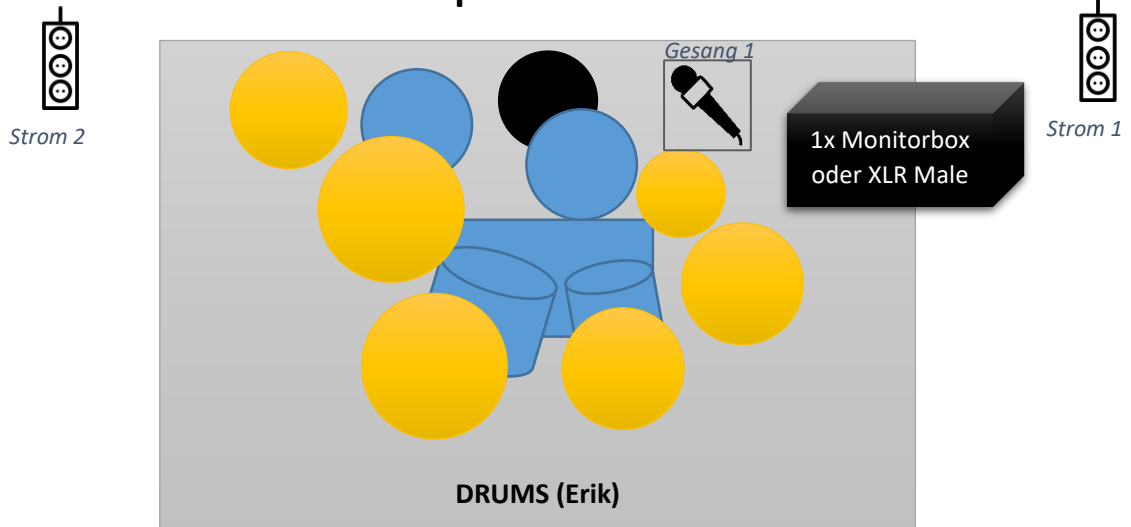

Bühnenplan Raventador

Gesang

1x Monitorbox oder XLR Male

Sebastian
Leadgitarre
Hintergrundgesang

Detailed description: This block represents the musician Sebastian. It features a microphone icon labeled 'Gesang' and a blue electric guitar. Below the guitar is a black box with the text '1x Monitorbox oder XLR Male'. Underneath the box, the name 'Sebastian' is written in bold, followed by 'Leadgitarre' and 'Hintergrundgesang'.

Hauptgesang

1x Monitorbox oder XLR Male

Pit
Rhythmusgitarre
Hauptgesang

Detailed description: This block represents the musician Pit. It features a microphone icon labeled 'Hauptgesang' and a blue electric guitar. Below the guitar is a black box with the text '1x Monitorbox oder XLR Male'. Underneath the box, the name 'Pit' is written in bold, followed by 'Rhythmusgitarre' and 'Hauptgesang'. To the left of this block is a speaker icon labeled 'Strom 3'.

1x Monitorbox oder XLR Male

Johannes
Bass

Detailed description: This block represents the musician Johannes. It features a red electric bass guitar. Below the guitar is a black box with the text '1x Monitorbox oder XLR Male'. Underneath the box, the name 'Johannes' is written in bold, followed by 'Bass'.