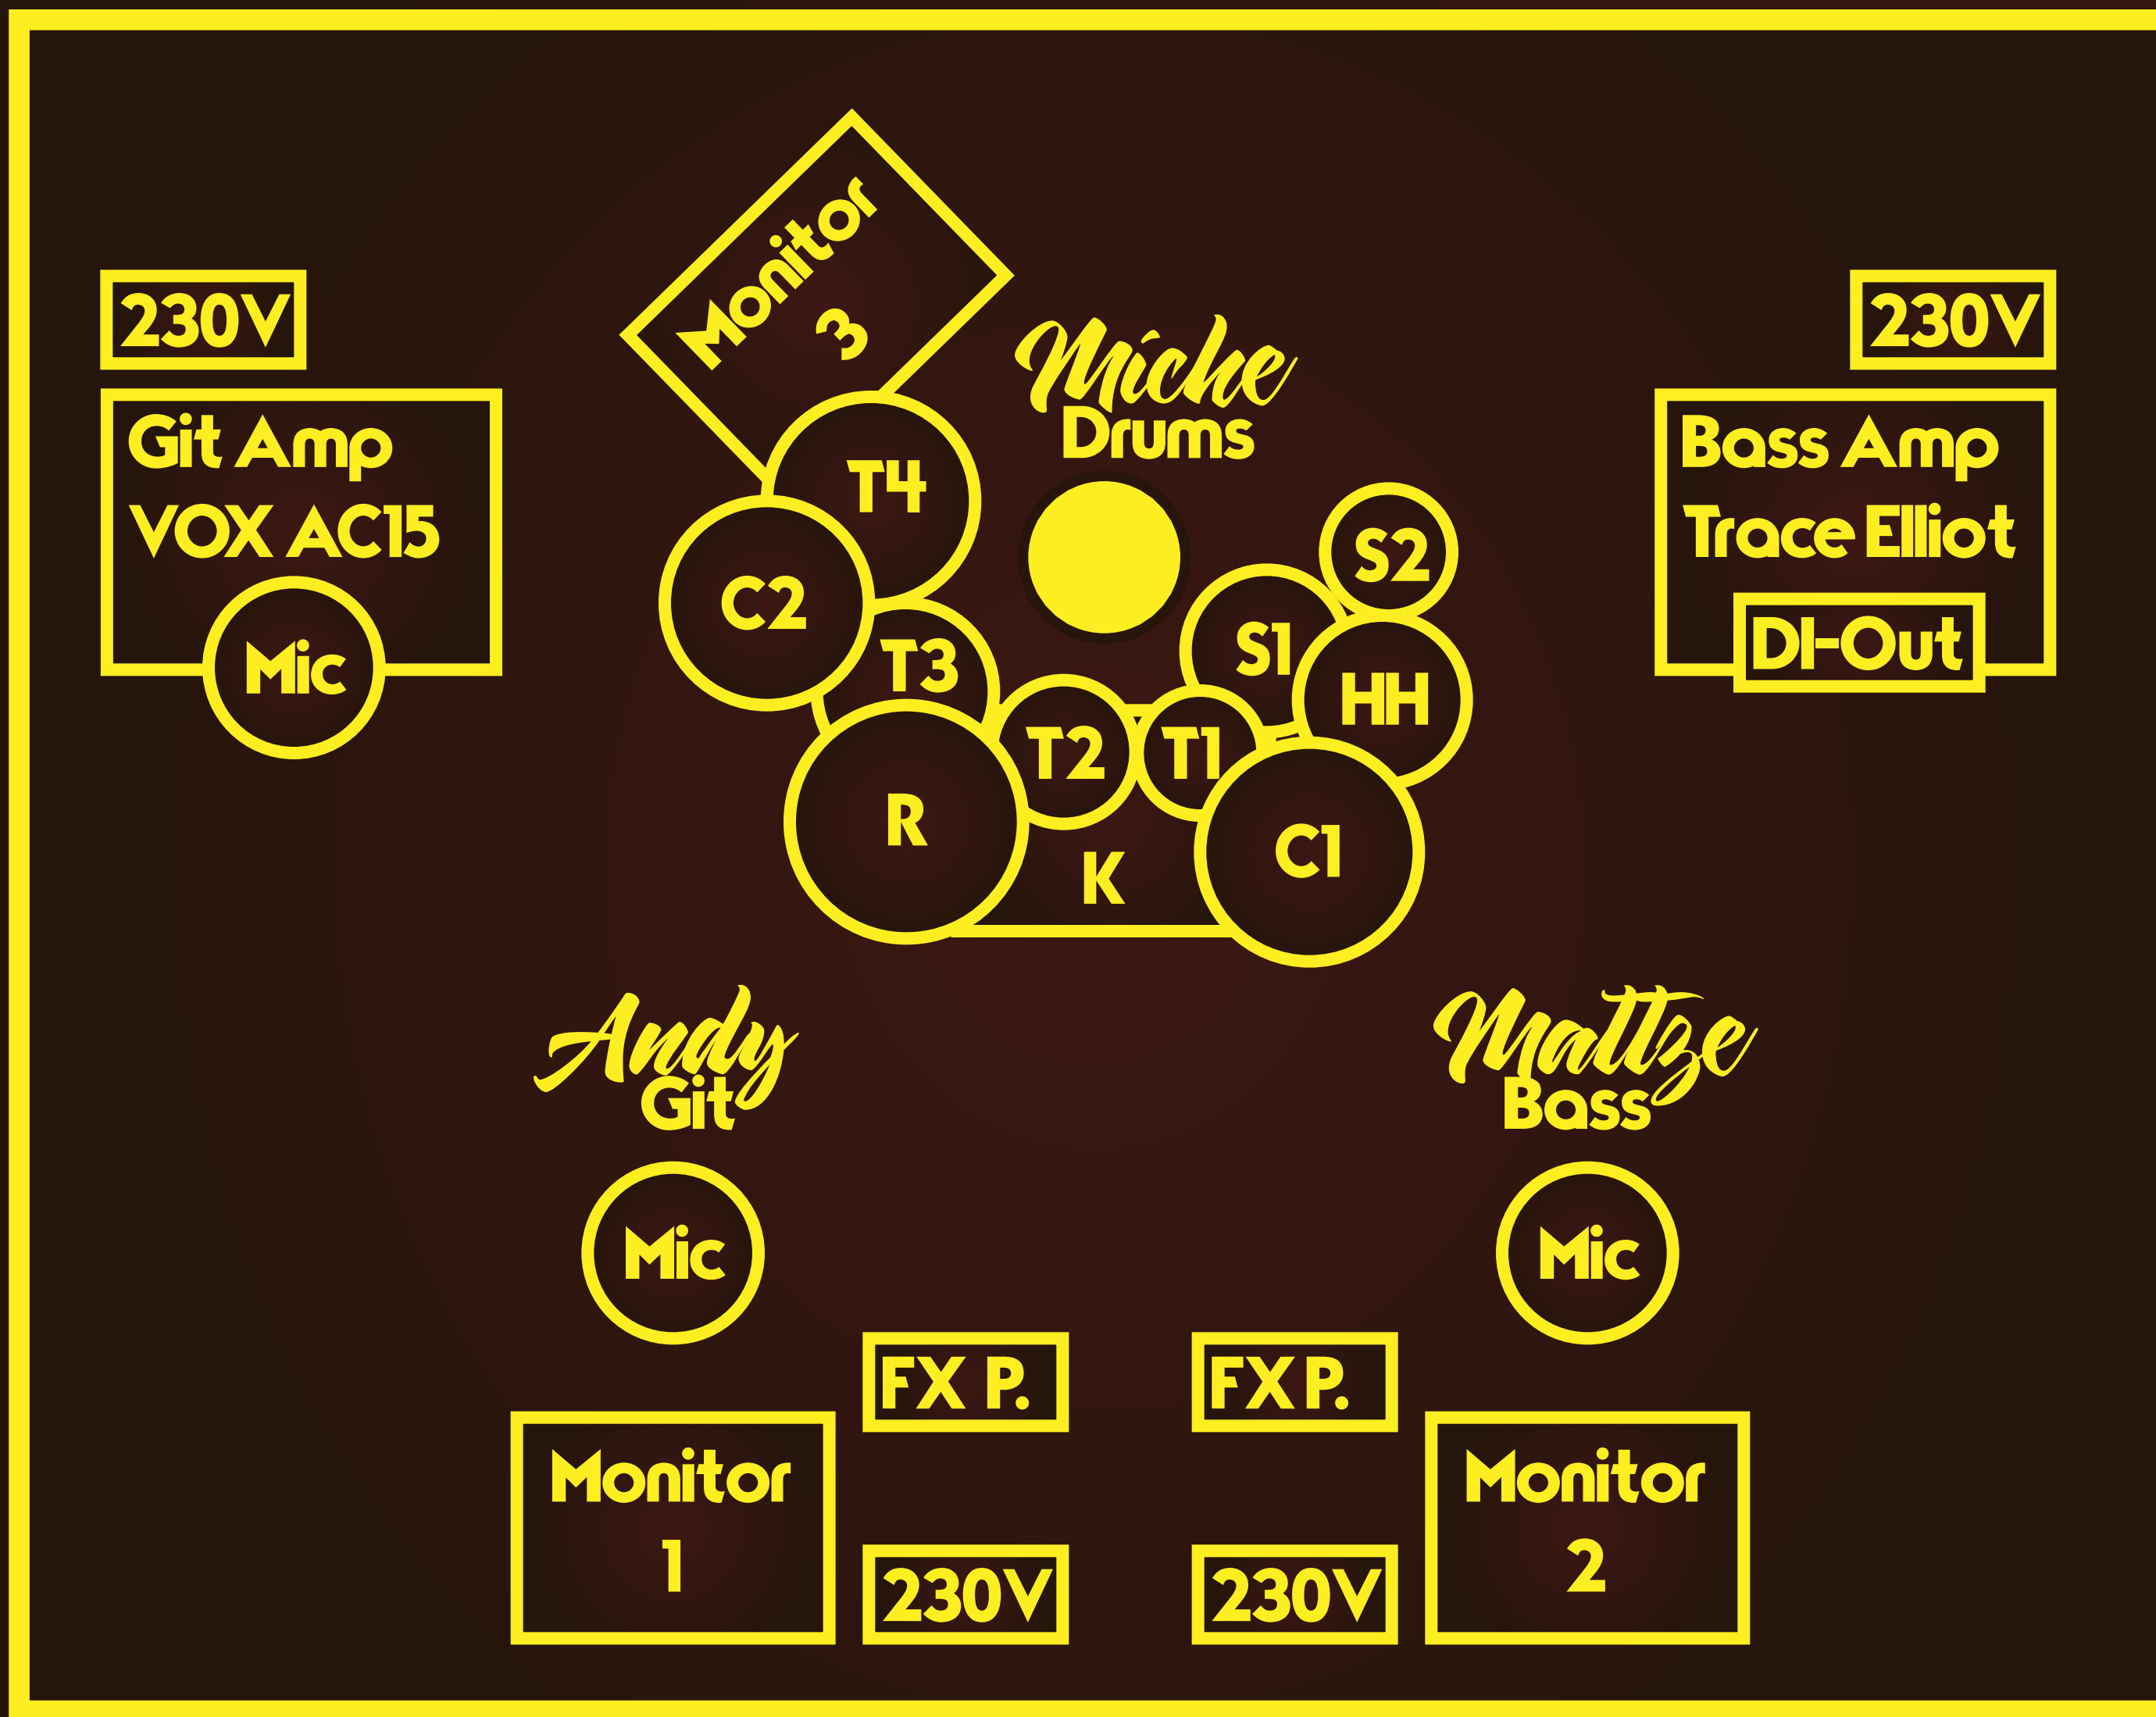

*Git Amp:* Vox AC15 (Mic)

*Bass Amp:* Trace Elliot (DI-Out)

*Drums*

Kick: 20"

Snare 1: 14"

Snare 2: 10"

HiHat: 13"

Tom 1: 8"

Tom 2: 10"

Tom 3: 12"

Tom 4: 14"

Crash 1: 16"

Crash 2: 18"

Ride: 20"

2x Vocal-Mics