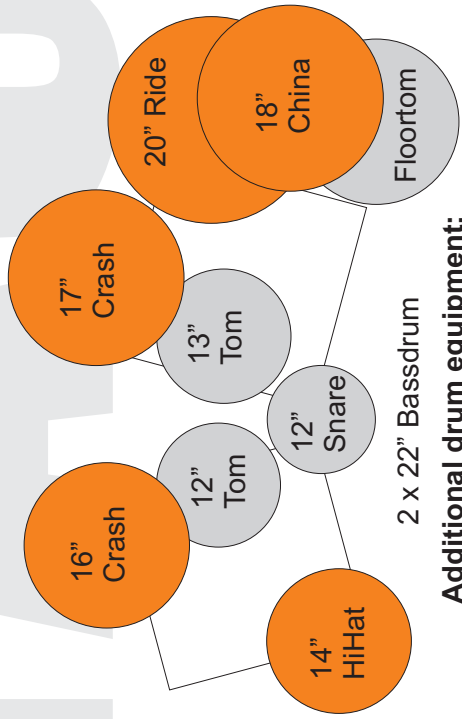

RESURRECTED STAGHEPLOT

Audience

guitar monitor:
- vocals
- kickdrums
- snare

vocal monitors:
- mainly vocals

bass monitor:
- guitars
- vocals
- drums

STAGE

2 x 4x12" guitar cabinet

Mesa Boogie
Dual Rectifier 100W

Additional guitar equipment:
- Samson wireless system
- Korg DTR 1000 Racktuner
- BBE Sonic Maximizer 482i

Drum-Monitor:
- kickdrums
- vocals
- guitars

2 x 22" Bassdrum

Additional drum equipment:
- Alesis D4 Drumtrigger
(for bassdrums only)