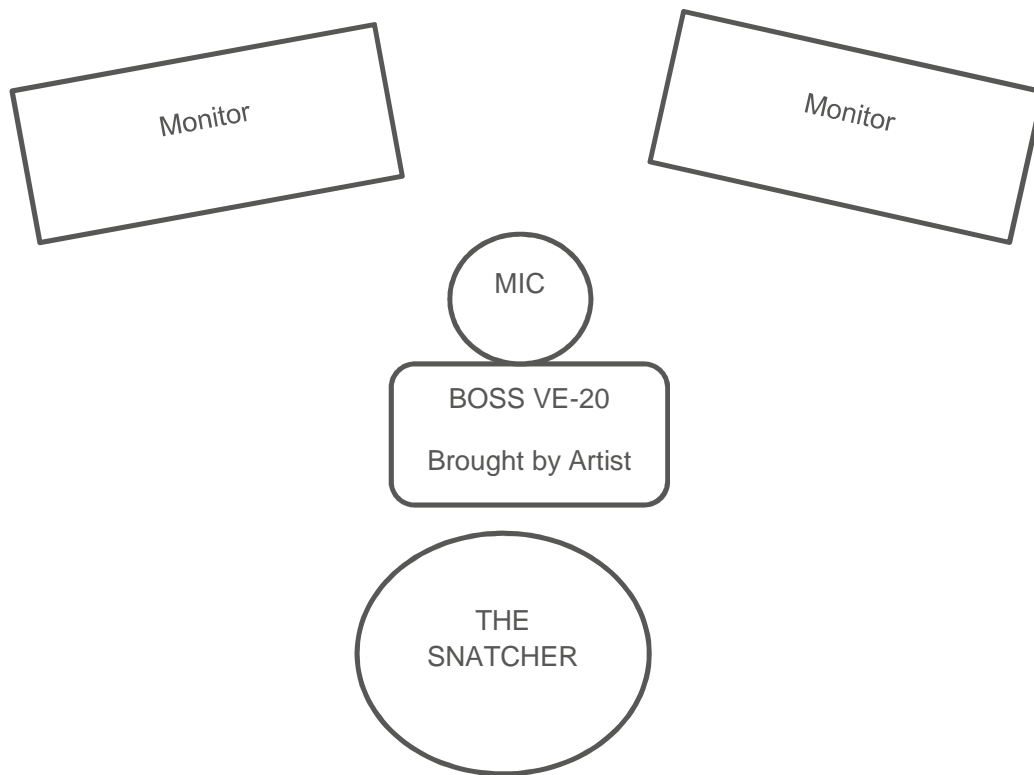

# Stage Rider THE SNATCHER

---

## Technical Requirements:

- Existing PA
- One Microphone Line-in
- Possibility to play sounds from a playback device (CD-Player, Mobile Phone, MP3 Player...)
- Effect-Processor is battery fed and brought by THE SNATCHER
- Cable to connect Microphone with BOSS-VE-20 will be brought by THE SNATCHER
- Microphone can be provided by THE SNATCHER, local Microphone preferred