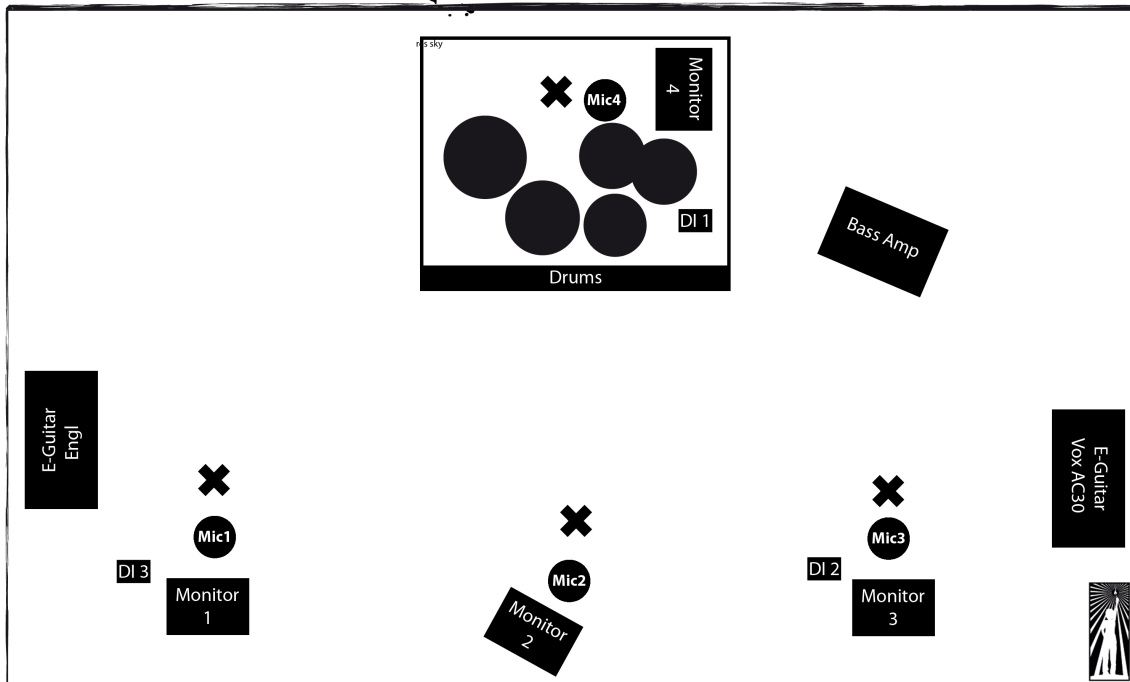

## Mischpult Belegung

Channel	Instrument	Mic	FOH-Insert	Monitor
1	BD	SM52		4
2	Snare	SM57		4
3	HiHat	Condenser		4
4	Floor Tom	E604		4
5	Tom	E604		4
6	OH	Condenser		4
7	OH	Condenser		4
8	Bass	DI	Comp. 1	3
9	E-Git Vox	SM57		2
10	E-Git Engl	SM57		1
11	MacBook	DI 1		1,2,3,4
12	Loop Station	DI 2		1,2,3,4
13	Acoustic Guitar	DI 3		1,2
14	Mic 1	SM58	Hall	1
15	Mic 2	SM58	Hall	2
16	Mic 3	SM58	Hall	3
17	Mic 4	SM58	Hall	4