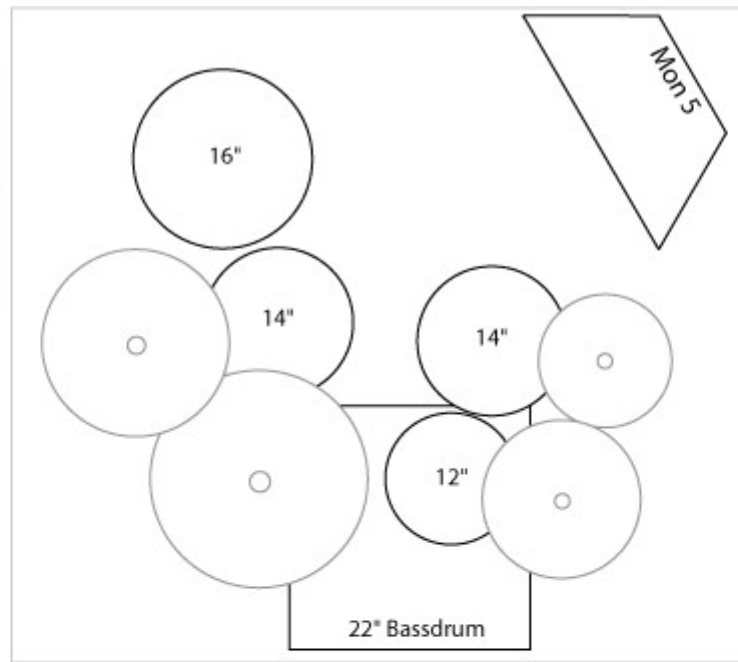

220 V

1

220 V

Technical Rider Soul Pirates

Lead Guitar + Backing
VOC.

220 V

Lead Vocals

220 V

Bass + Backing
VOC.