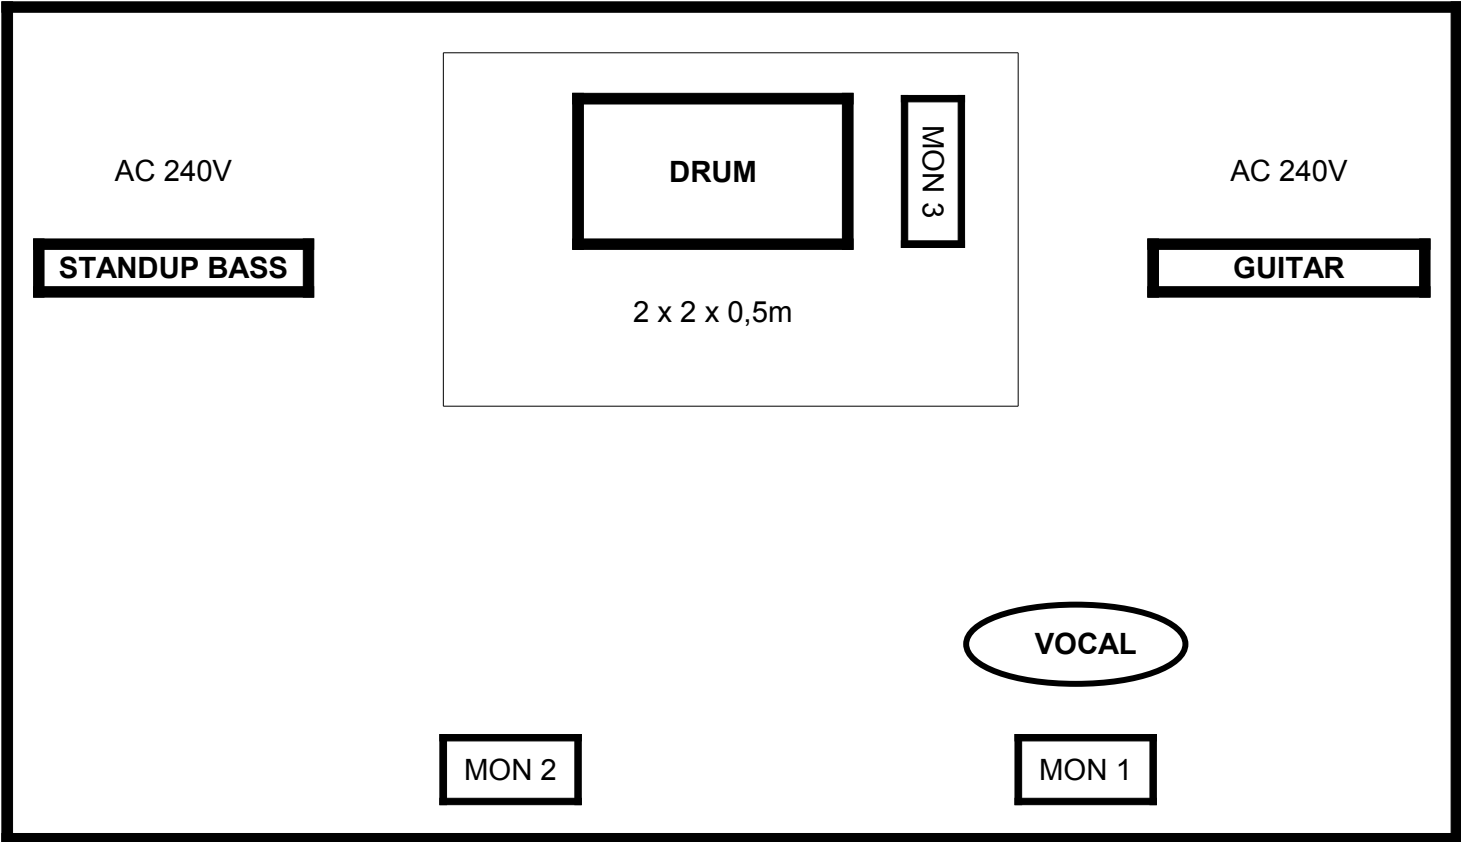

## Stageplan

Stage: 4 x 4m

Drum: 2 x 2m

2 x AC 240V