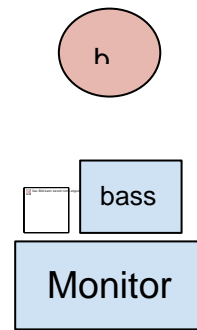

# Golden Icon Tech Rider

Guitar Amp

Bass

\*voice effect with serial XLR connection