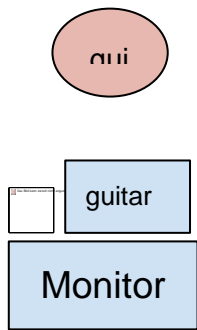

# Golden Icon Tech Rider

Guitar Amp

Bass

\*voice effect with serial XLR connection