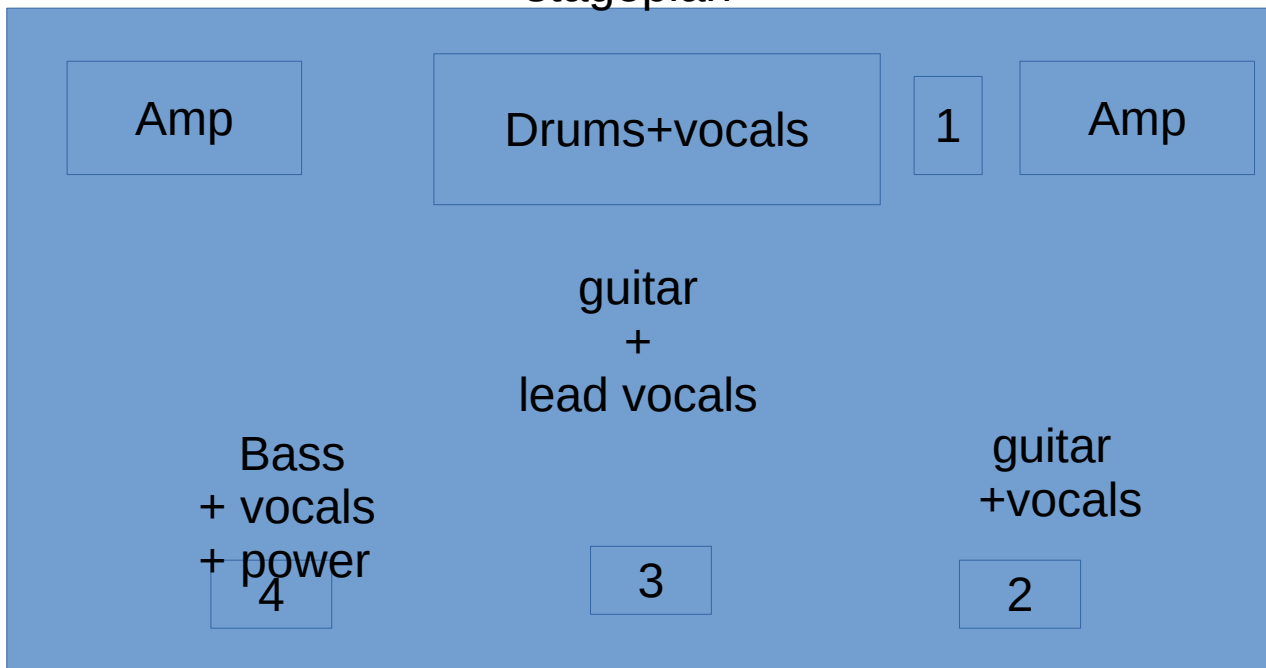

Rider / Contacts / Stageplan

Backstreet Oiz Rider

stageplan

stage front

- Monitor - Signal presets
- 1 - complete mix (in-ear no box needed)
 - 2 - complete mix, no drums
 - 3 - complete mix, voice louder
 - 4 - complete mix, kick+snare

Needed inputs:

- 4 x vocals (Mics + stands at front, drummer has headset mic)
- 1 x Bass (balanced XLR from floor pedal)
- 2 x Guitar amps via Mics (E906 or SM58) + stands
- Usual drum mics setup (3 Toms, snare, kick + overhead if needed)