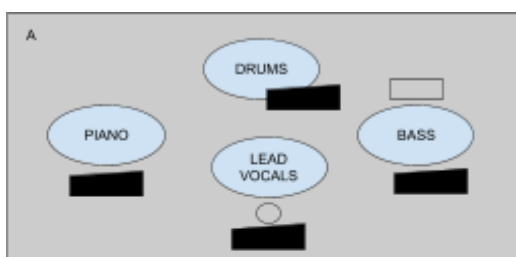

**LUIGI PANETTONE.**

**TECHNICAL RIDER.**

KANAL 1	LEAD VOCALS, MIT REVERB (UND FIFTIES DELAY)
KANAL 2	GITARRE (VIA LINE OUT)
KANAL 3	PIANO (VIA LINE OUT)
KANAL 4	VOCALS (FÜR PIANIST)
KANAL 5	KONTRABASS, AB VERSTÄRKER (VIA LINE OUT)
KANAL 6/7/8/9	2 GEIGEN, 1 BRATSCHE, 1 CELLO (NUR BEI BEDARF)
KANAL 10-12	DRUMS (NUR BEI BEDARF)