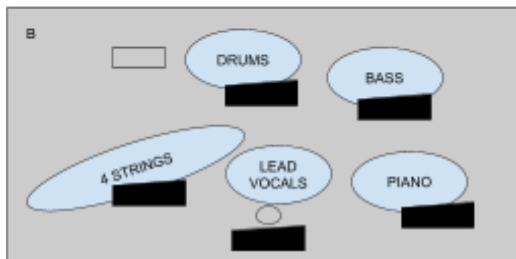

**LUIGI PANETTONE.**

**TECHNICAL RIDER.**

KANAL 1	LEAD VOCALS, MIT REVERB (UND FIFTIES DELAY)
KANAL 2	GITARRE (VIA LINE OUT)
KANAL 3	PIANO (VIA LINE OUT)
KANAL 4	VOCALS (FÜR PIANIST)
KANAL 5	KONTRABASS, AB VERSTÄRKER (VIA LINE OUT)
KANAL 6/7/8/9	2 GEIGEN, 1 BRATSCHE, 1 CELLO (NUR BEI BEDARF)
KANAL 10-12	DRUMS (NUR BEI BEDARF)