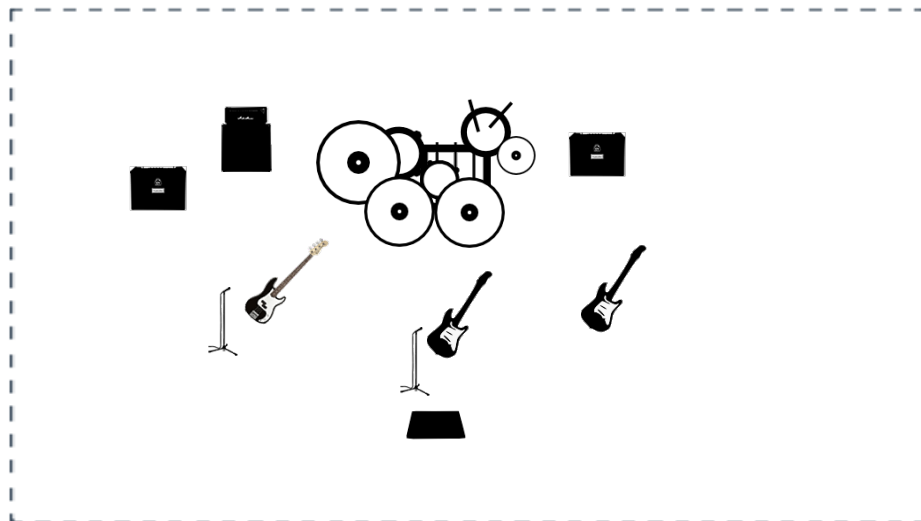

## Channels List

	Instrument	Microphone	Effects (optional)	Comments
1	Bass Drum	Shure Beta52		
2	Snare Drum	Shure SM57		
3	Hi-hat	Shure SM57		
4	Floor tom	Shure SM57		
5	Tom	Sennheiser E604		
6	Ride	AKG C414		
7	Crash	AKG C414		
8	Bass	DI - Línea		
9	Electric guitar	Shure SM57		
10	Vocals	Shure SM58		
11	Vocals	Shure SM58		
12	Electric guitar	Shure SM57		
13	Crash	AKG C414		