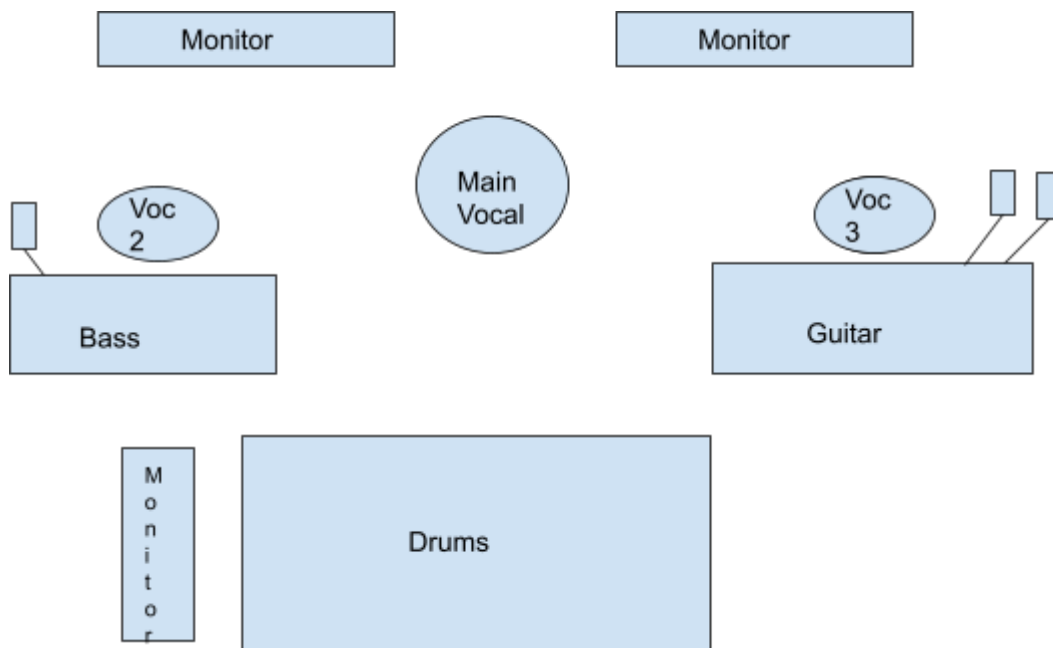

Techrider Dino Ladies Stand 2021

1x Main Vocals
2x Backing Vocals
Guitar
Bass
Drums

- 3 Mikros, 3 Monitore
Vocals: Shure Sm 85 Mikrofon
- **Drums:** 1xSnare, 2xHängetoms, 1xHiHat, 1xRide, 1xCrashbecken, (3 Becken), 1xStandtom, 1x Cowbell
- **Bass, Guitar:** Crate guitar cab. Koch Jupiter guitar head. Boss tuning, and Ibanez tube screamer pedals. 2 power points.
- Hartke HD75 bass amp. Fuzzface distortion pedal. 2 power points.