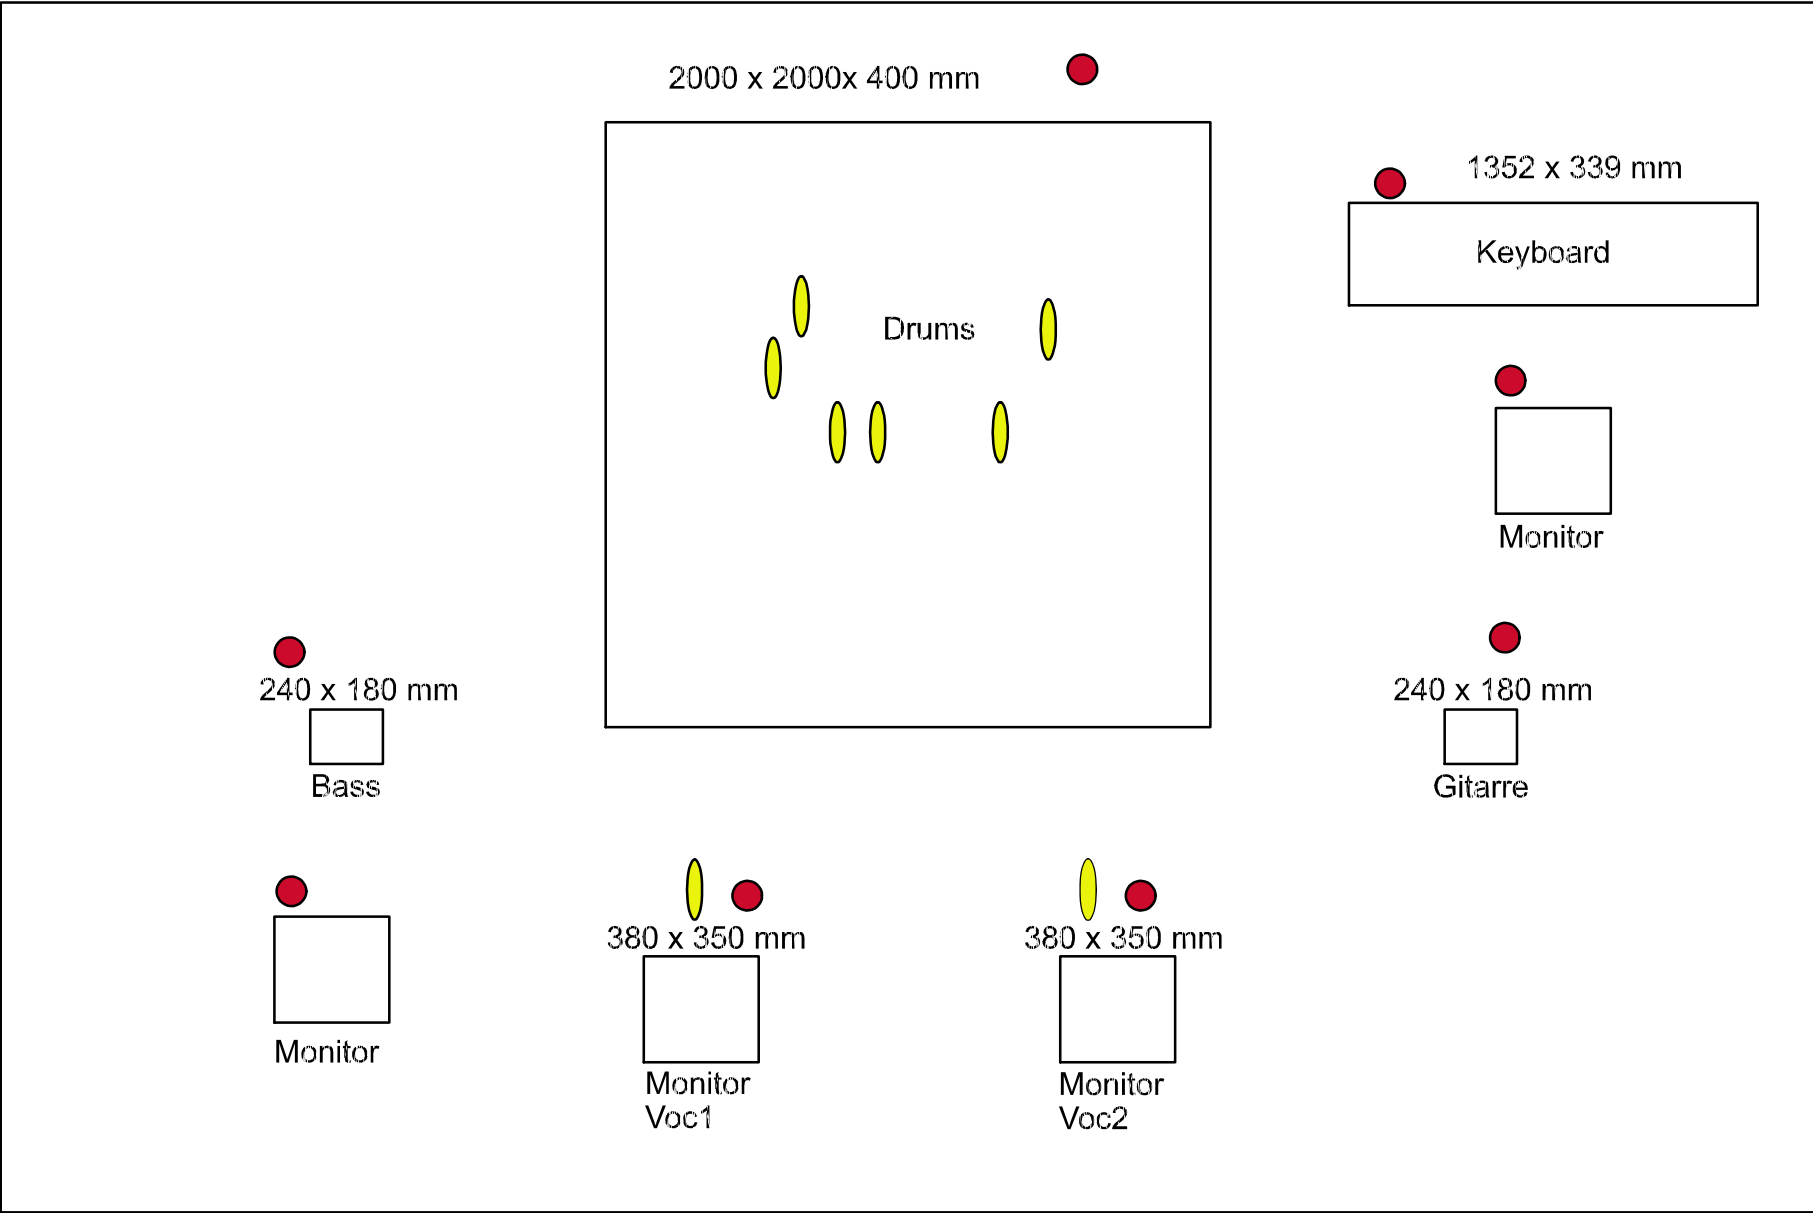

# Stageplan Canded Blues Band

6000 mm

● 230 V

● Mikro

Stand 28.11.19  
M = 1:25