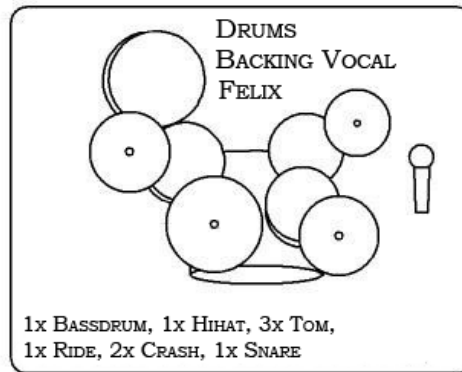

PRECIPITATION

Stage Rider

PRECIPITATION
STAGERIDER
CONTACT:

DANIEL
GUITAR
BACKING VOCAL

ALEX
BASS
MAIN VOCAL

TILL
GUITAR
BACKING VOCAL