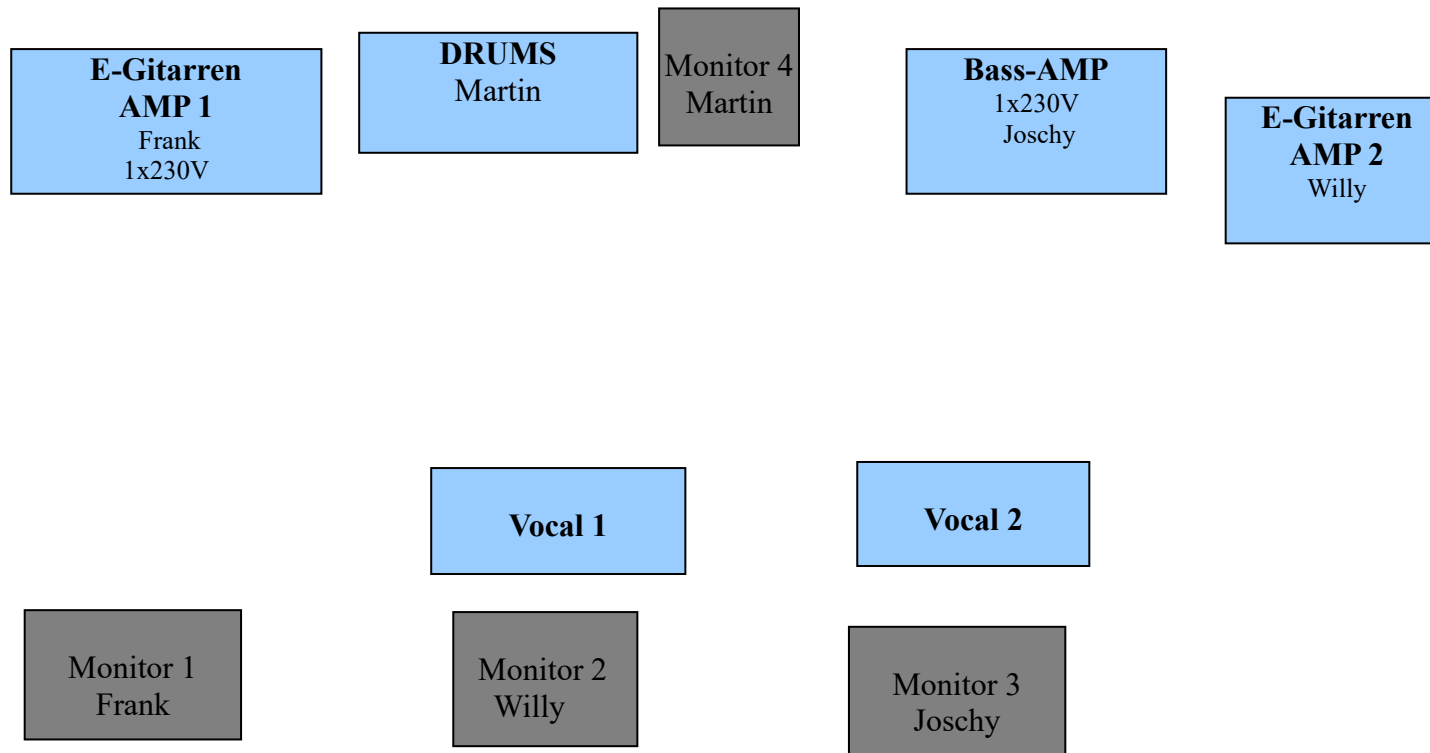

## Willy Wombat – Technical Rider

Monitor 1 = Vocal 1+ Vocal 2 = Frank kein Gesang

Monitor 2 = Vocal 1+ AMP 2 = Hauptsänger Willy

Monitor 3 = Vocal 2 + Vocal 1 = Joschy Background Gesang

Monitor 4 = Vocal 2 + Vocal 1 und Gitarren und Bass = Drummer