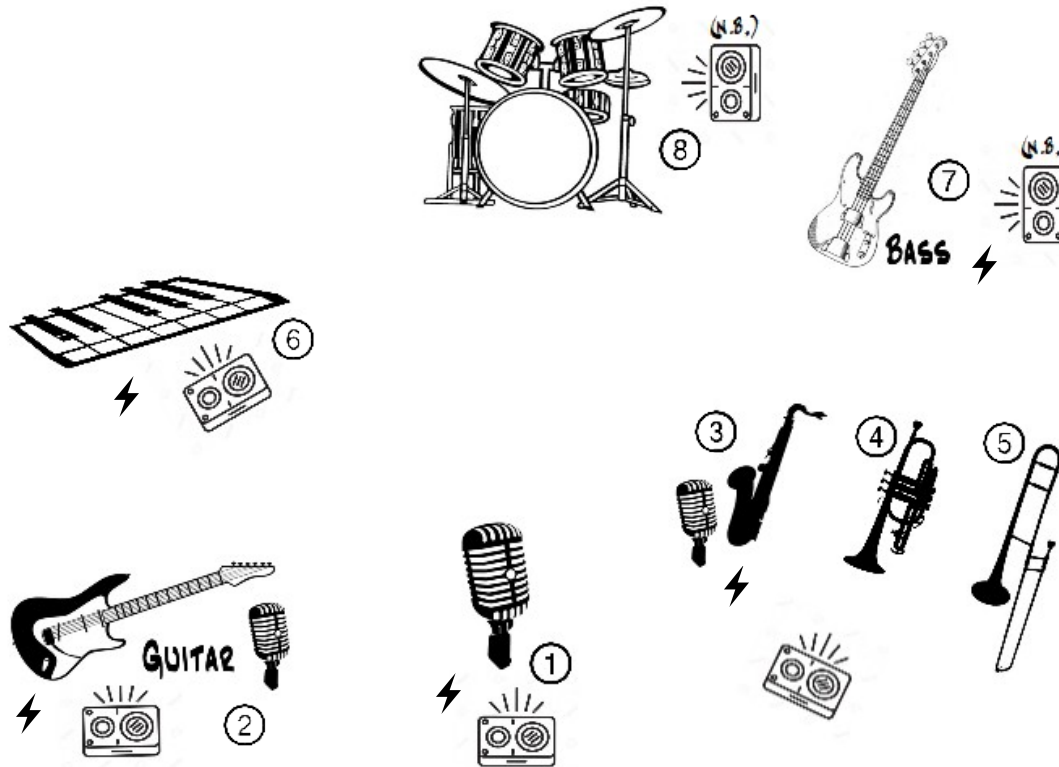

Elephant Walk

Kontakt: 0152 0190 0705 Oliver Bartelt
0177 504 8742 Wolfgang Würriehausen

TECHNICAL RIDER

		erforderlich	mitgebracht
①	Lead Vocal	Mic-Stand; 2 x XLR; Strom 220 V	Mic; Effekt (Stereo Out)
②	Gitarre / Vocal II	2 x Mic; 2 x Mic-Stand; Strom 220 V	Amp
③	Saxophon / Vocal III	XLR nahe Stagebox; Mic; Mic-Stand; Strom 220 V	Clip-Mic (Funk)
④	Trompete - trumpet	XLR (Phantom)	Clip-Mic
⑤	Posaune - trombone	XLR	Clip-Mic
⑥	Keyboards	2 x XLR; Strom 220 V	Keyboard (Stereo Out)
⑦	E-Bass	Line; Strom 220 V	Amp (DI-Out)
⑧	Drums	Mikrophonie (mind. 4: Kick, Snare, 2 x Overhead)	Becken; Snare
	Monitoring:	6 Wege: ①②④⑥⑦⑧ (mind. 4: ①②④⑥)	