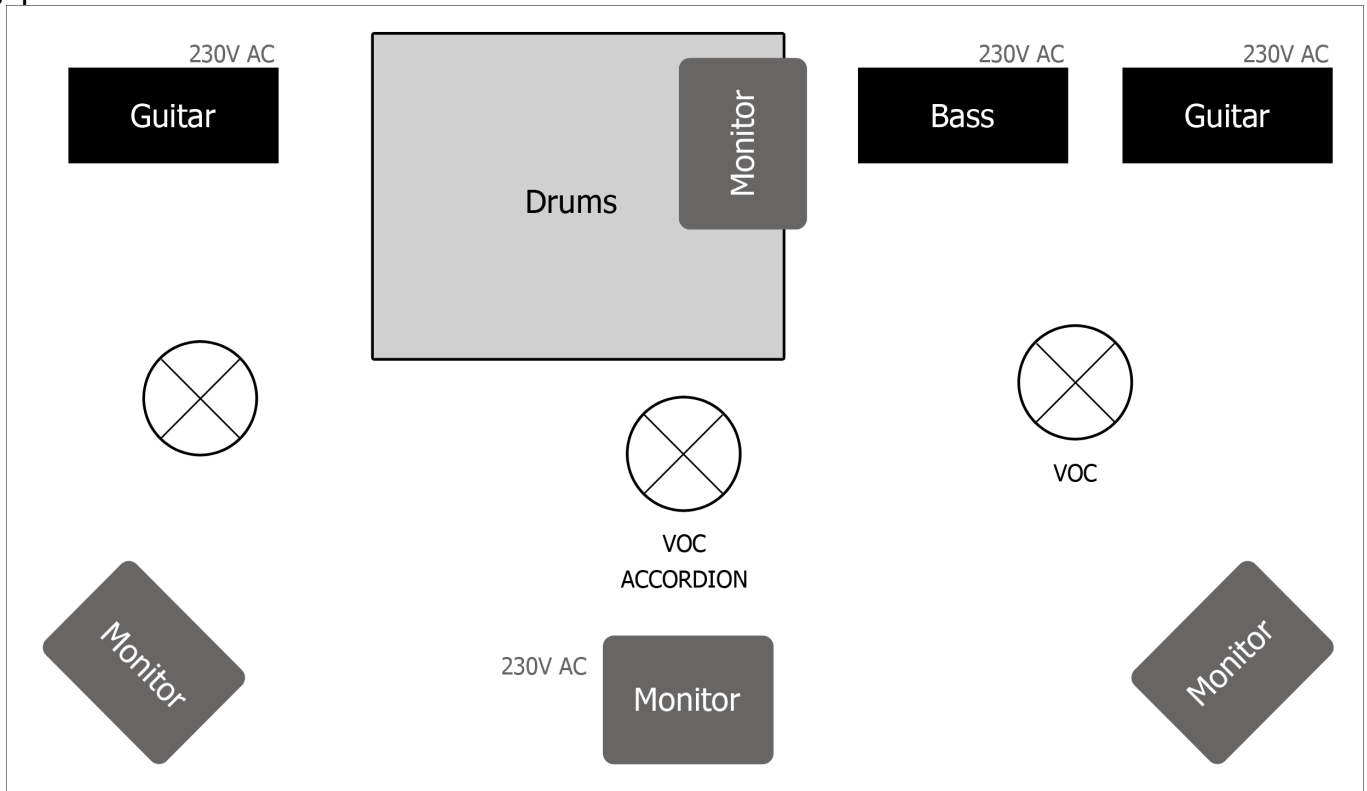

## Stageplan

## Channel List

channel	instrument	microphone	insert
1	kickdrum	EV RE20, D112 o.Ä.	gate
2	snare	SM57 o.Ä.	
3	tom	Opus 87 o.Ä.	gate
4	tom	Opus 87 o.Ä.	gate
5	floortom	Opus 87 o.Ä.	gate
6	overhead	condenser	
7	overhead	condenser	
8	bass	DI	
9	guitar	SM57 o.Ä.	
10	guitar	SM57 o.Ä.	
11	accordion	DI	
12	vocals	SM58 o.Ä.	compressor
13	vocals	SM58 o.Ä.	compressor