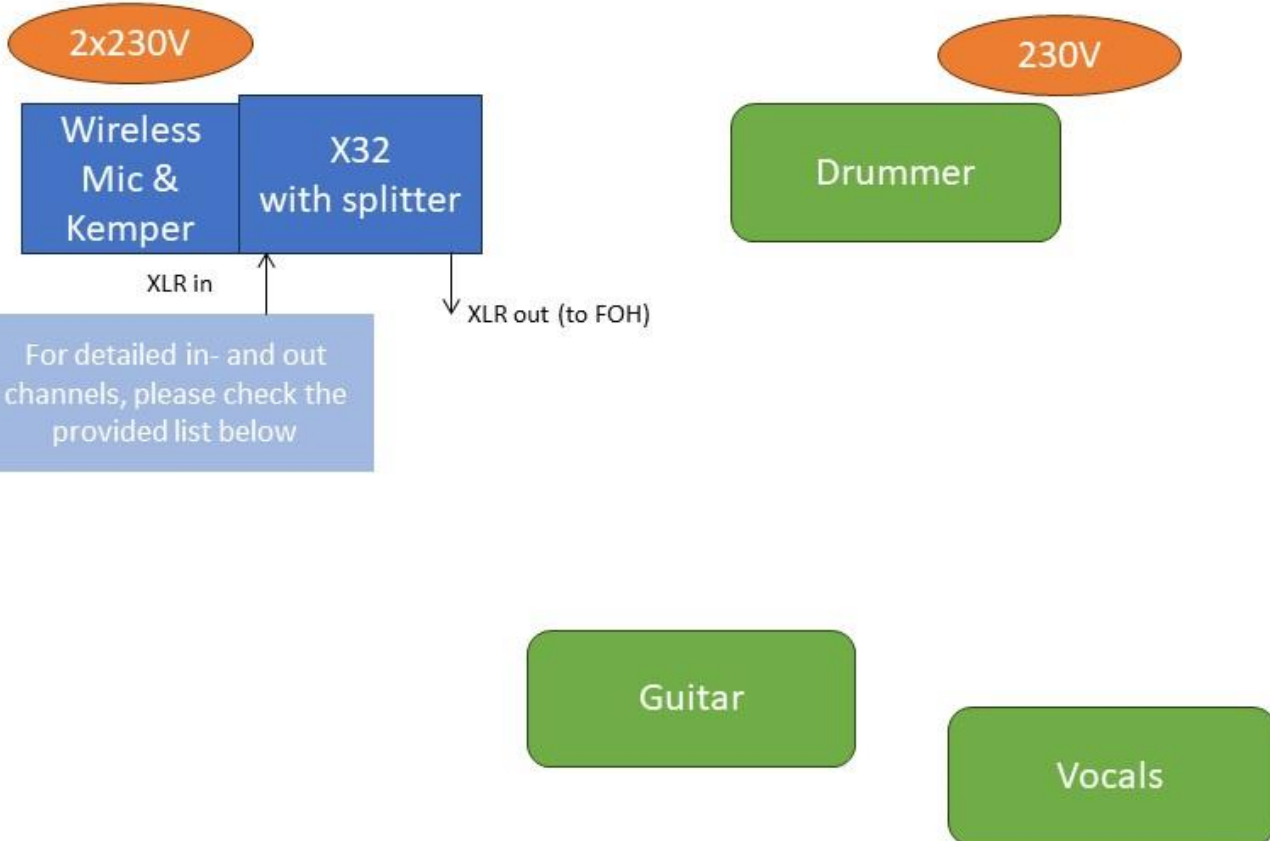

Members

Altered Rebirth is:

Silas Schmidt – Vocals

Thomas Steier – Guitar

xxx – Drums

Stage Requirements

- 1 stage that provides enough space for equipment and the band's performance
 - 1 PA system + mixer that can handle a full mix consisting of drums, guitars, bass, vocals and backing tracks
 - Multicore cable and XLR to properly split the inputs for us and the FOH
 - Microphones to mic the drum kit
 - Please provide a drum carpet if possible
 - Good stage lighting
 - Sufficient power distribution
 - Possibility to mount the backdrop behind the drum kit
-

Monitoring

The Band uses In-Ear Monitoring, in case of emergency, an alternative on-stage monitor is gladly seen.

Stage Plot

X32 channel in	X32 channel out (to venue)	FOH channel in	Instrument	Additional Info	Should be Split through our X32?	Type
1	1	1	Kick		Yes	Mic provided by venue
2	2	2	Snare		Yes	Mic provided by venue
3	3	3	OH L		Yes	Mic provided by venue
4	4	4	OH R		Yes	Mic provided by venue
None	None	5 to 10	Additional Drums	According to venue conditions	No	Mic provided by venue
11	11	11	Guitar Main	Real Kemper Guitar	Yes	XLR
None	12	12	Additional Guitars	Samples	No	XLR
None	13	13	Bass	Samples	No	XLR
14	14	14	Vocals	Wireless microphone will be provided by us	Yes	XLR
None	15	15	Synth L		No	XLR
None	16	16	Synth R		No	XLR