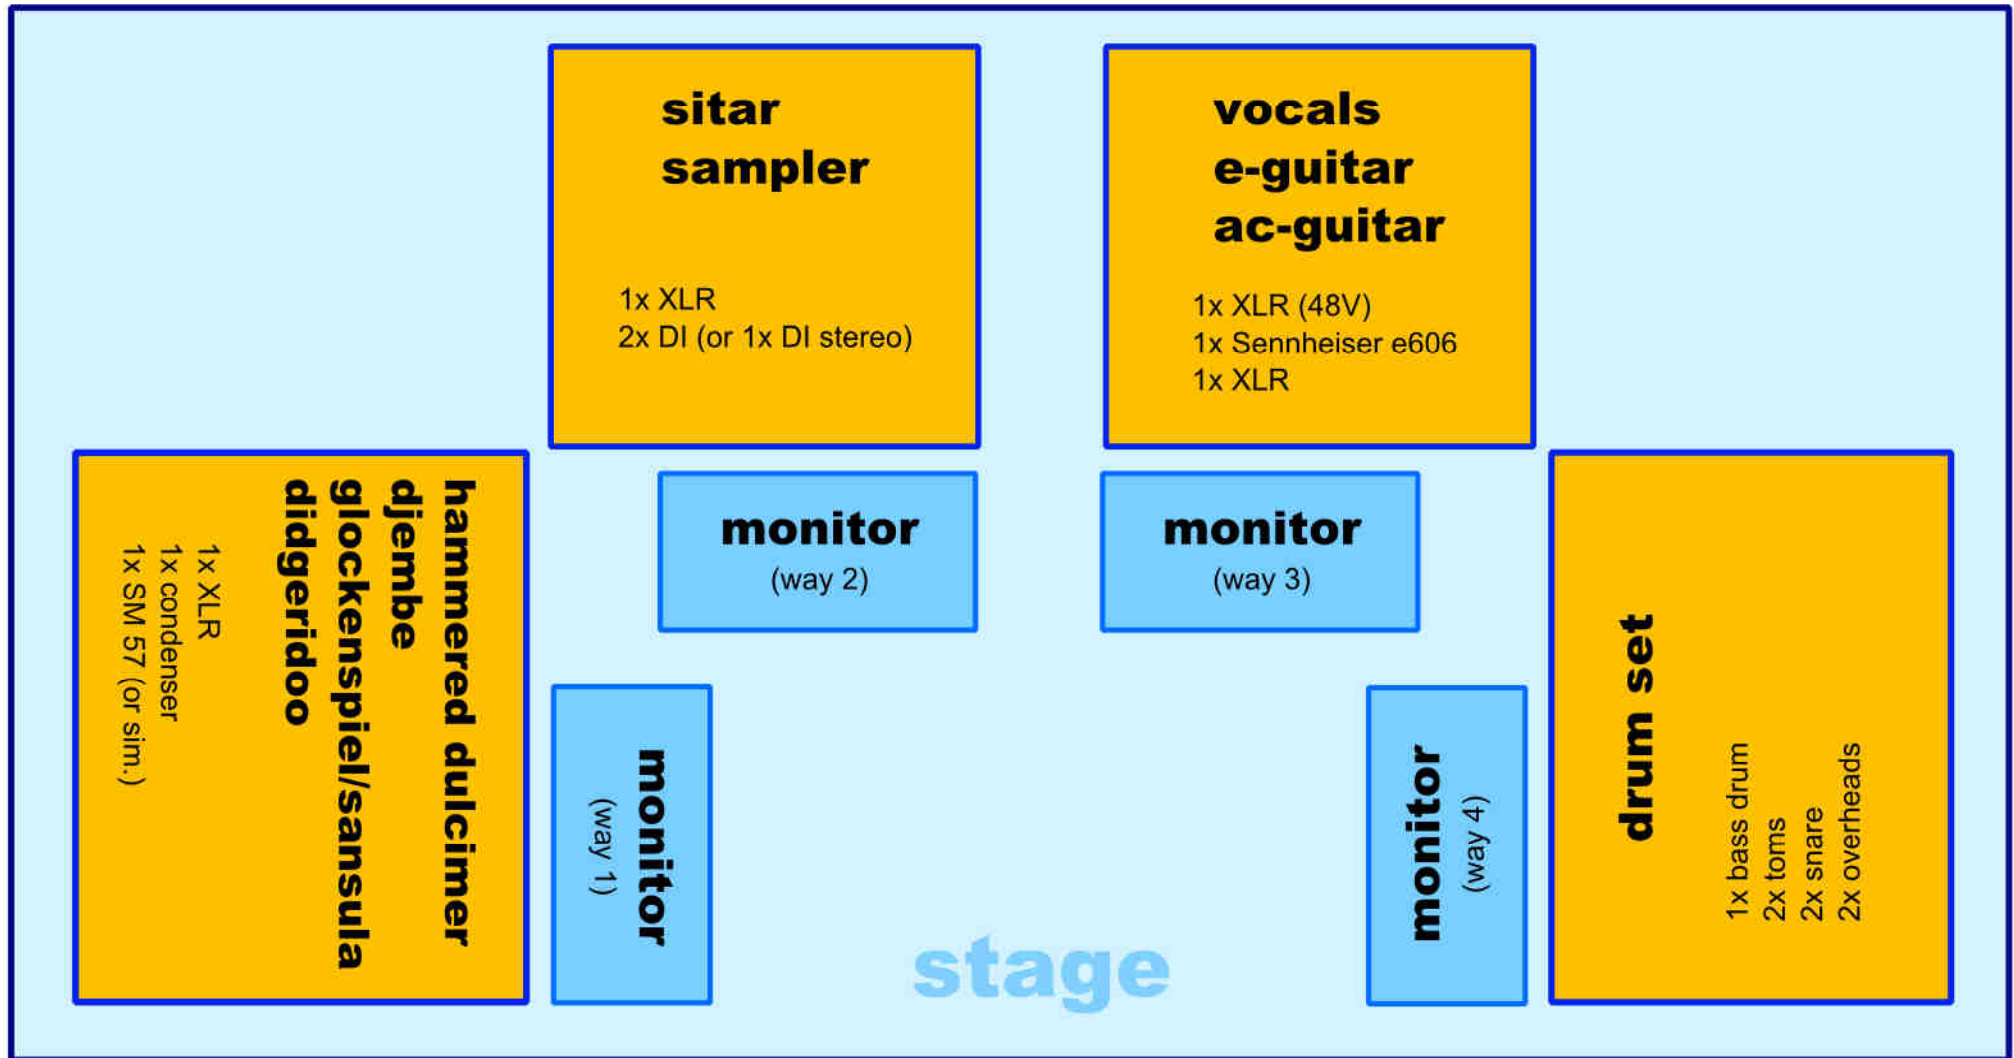

## Required Technical Equipment:

- \* minimum stage size (6 x 4 m)
- \* power outlet (220~V) on stage
- \* PA (2x 1.5 kW ~250 people, at least 2x 4 kW more than 300 people)