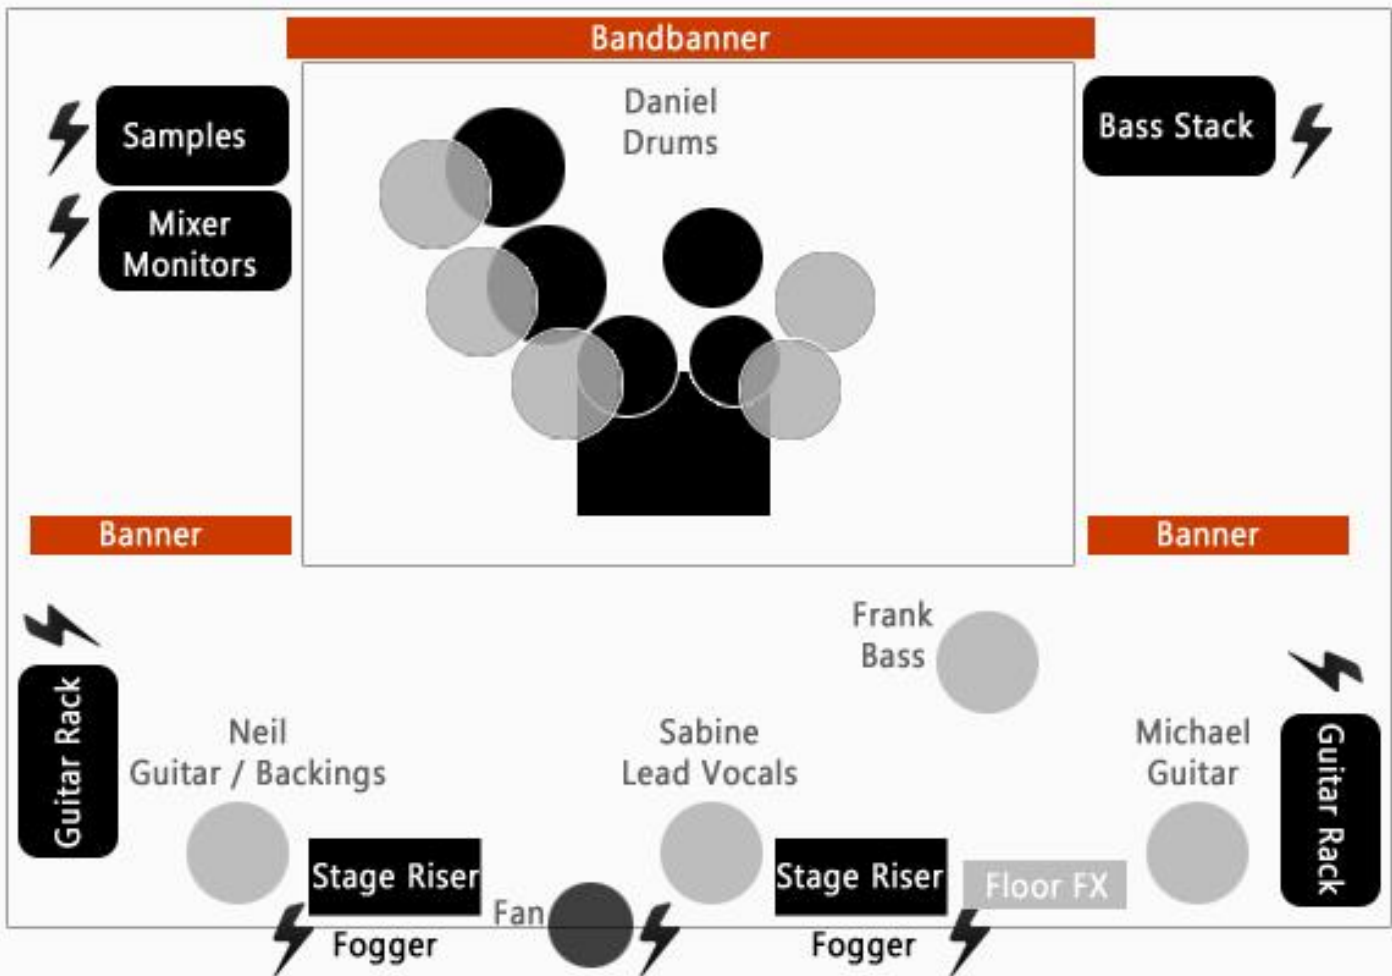

1x 200cmx250cm Banner – Rollup
Display

2x 120cmx200cm Banner – Rollup
Display

1x Fan (Female Vocals)

2x StageRiser

2x Stairville AF-180 LED Fogger

Notes:

The InEar-Monitoring is provided and managed by the band. The splitted signals for InEar-Monitoring is setup by band. The FOH will get all DI-OUT signals from the bands outputs except of Bass when taken from mic, backing vocals and drumset.

Drums:

All shells in birch Yamaha Stage Custom, Snare Tama Imperialstar King, Various Hardware + Stands for single Tom on Kickdrum or two Toms on Kickdrum. Various cymbals (Zildjian).

Channel Settings:

No.	Type	Input	Note
01	Mic	Kickdrum	
02	Mic	Snare	
03	Mic	Hihat	
04	Mic	Tom1	
05	Mic	Tom2	
06	Mic	Tom3	
07	Mic	FloorTom1	
08	Mic	FloorTom2	
09	Mic	Overhead L	
10	Mic	Overhead R	
11	DI-OUT XLR	Guitar 1	Provided by band
12	DI-OUT XLR	Guitar 2	Provided by band
13	DI-OUT XLR / Mic	Bass	Depends on setup / Provided by band
14	DI-OUT XLR	Samples	Mono / Provided by band
15	DI-OUT XLR	Lead Vocals	Provided by band
16	Mic	Backing Vocals	

Stage Plot:

Signal Chain