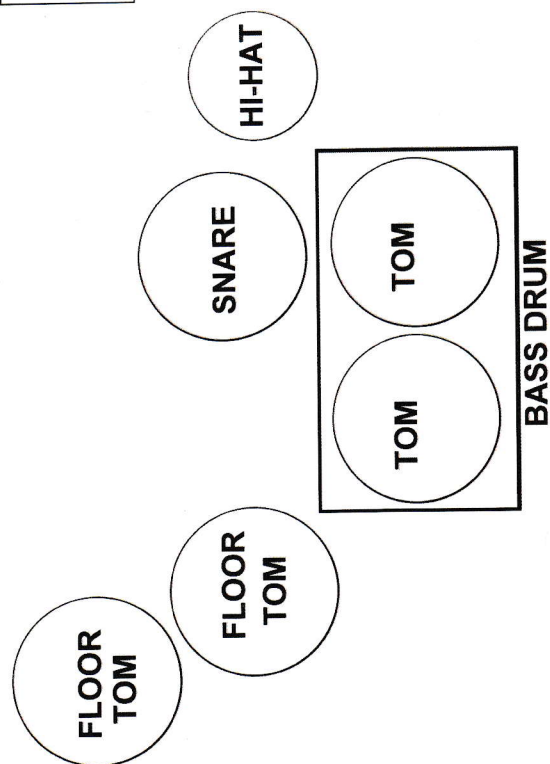

**Contact +49 163 7198973 (Space)**

**Bert vox**  
**Space git, vox**  
**Matthias drums**  
**Uwe bass, vox**

Git  
Marshall 4 X 12  
Marshall JCM 800

**Monitor**  
lead vox  
bass  
git

Bass  
Marshall 4 x 12  
Marshall DBS

**Background vox**

lead vox  
backing vox 1  
backing vox 2  
bass dr  
snare  
bass

**Monitor**

**Lead vox**

Lead singer Bert wants  
to use his own microphone  
Shure SM 58 with a  
BLX Wireless System

lead vox  
backing vox 1  
backing vox 2  
bass dr  
snare  
bass  
git

**Monitor**

**Background vox**

lead vox  
backing vox 1  
backing vox 2  
bass dr  
snare  
git

**Monitor**