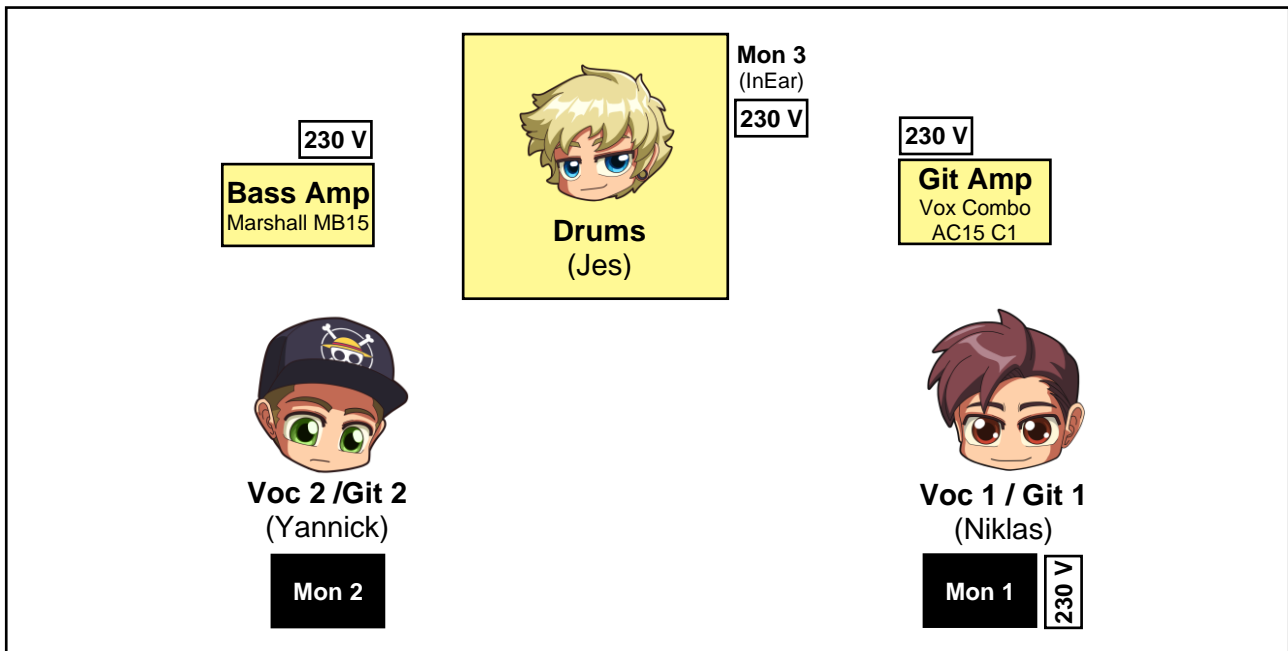

TechRider

Back to School

Back to School

+49 1573 8881234

info@backtoschoolband.de

www.backtoschoolband.de

Chan	Inst	Signal	Mon 1	Mon 2	Mon 3	Note
1	Bass Drum	Mikro / XLR	Off	Off	On	
2	Snare	Mikro / XLR	Off	Off	On	
3	Hi Hat	Mikro / XLR	Off	Off	On	
4	Tom 1	Mikro / XLR	Off	Off	On	
5	Tom 2	Mikro / XLR	Off	Off	On	
6	Tom 3	Mikro / XLR	Off	Off	On	
7	OH l	Mikro / XLR	Off	Off	Off	
8	OH r	Mikro / XLR	Off	Off	Off	
9	Git 1	Mikro / XLR	On	On	On	
10	Bass	Line Out / Klinke	On	On	On	Amp Line Out
11	Voc 1	Mikro / XLR	On	On	On	Lead Vocals
12	Voc 2	Mikro / XLR	On	On	On	Backing Vocals
13	Ukulele	DI / Klinke	On	Off	Off	Klinken Out
14	Backing Track	XLR	On	On	On	Mixer bei Drums

Monitoring

- Floormonitor 1
- Floormonitor 2
- InEar Monitor 3 (XLR-Strecke)

Stage

- Kleines Banner ist mit dabei (3 m x 2 m).
- Ein Riser (2 m x 2 m) wäre schön.

- Muchas gracias! 😊