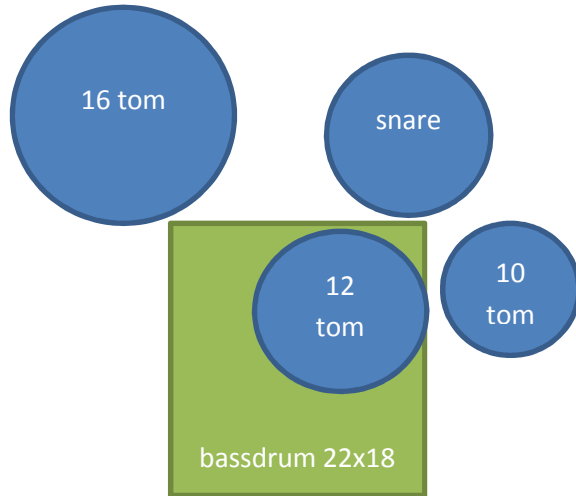

STAGE RIDER

e-guitar 1

Amp + Box

monitor

- drums:**
- 1 x bassdrum,
 - 2 x tom tom
 - 1 x floortom
 - 1 x snare
 - 1 x HiHat
 - 2 x Crash

Bass guitar

Amp + Box

e-guitar 2

Amp + Box

TGWAG: 1 x lead vocals, 2 x backing vocals, 2 x e-guitar, 1 x bass, 1 x acoustic drums

backing vocals 1

Galgen!

monitor

lead vocals

Galgen!

monitor