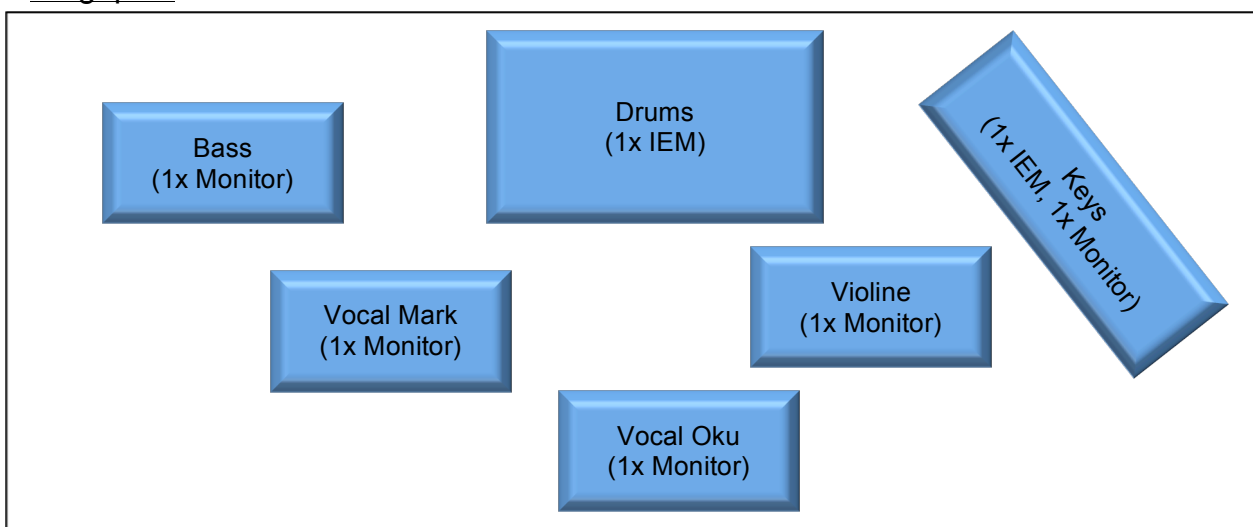

Technical Rider OQmanSolo

Inputs:

| ch. | position | instrument | mic/info |
|-----|----------|------------|-------------------------|
| 1 | DR | K | Shure Beta91 |
| 2 | DR | S | Shure SM57 |
| 3 | DR | HH | Shure KSM137 o.ä. |
| 4 | DR | T1 | Sennh. e904 o.ä |
| 5 | DR | T2 | Sennh. e904 o.ä |
| 6 | DR | OH l | Shure KSM137 o.ä. |
| 7 | DR | OH r | Shure KSM137 o.ä. |
| 8 | DR | Drum Pad | DI BOX benötigt |
| 9 | SRR | Bass | XLR OUT |
| 10 | SLL | Key 1 L | DI BOX benötigt |
| 11 | SLL | Key 1 R | DI BOX benötigt |
| 12 | SLL | Key 2 L | DI BOX benötigt |
| 13 | SLL | Key 2 R | DI BOX benötigt |
| 14 | SL | Violine | AKTIVE DI BOX benötigt |
| 15 | SR | VOCAL Mark | Shure KSM9 Funkmikrofon |
| 16 | C | VOCAL Oku | Shure KSM9 Funkmikrofon |

Monitoring:

| ch. | position | info | name |
|-----|----------|---------------------|----------------------|
| 1 | SRR | 1x Monitor | Rene (Bass) |
| 2 | SR | 1x Monitor | Mark (Backing Vocal) |
| 3 | C | 1x Monitor | Oku (Lead Vocal) |
| 4 | SL | 1x Monitor | Lisa (Violine) |
| 5 | SLL | 1x Monitor / 1x IEM | Daniel (Keys) |
| 6 | DR | 1x IEM | Eric (Drums) |

The drummer needs a tablet incl. software to remote the monitoring for his in-ears. Please make sure that your wifi connection works sufficient near the drums.

Stageplot:

Technical Rider OQmanSolo

(Bandbesetzung mit Cajon ohne Schlagzeug)