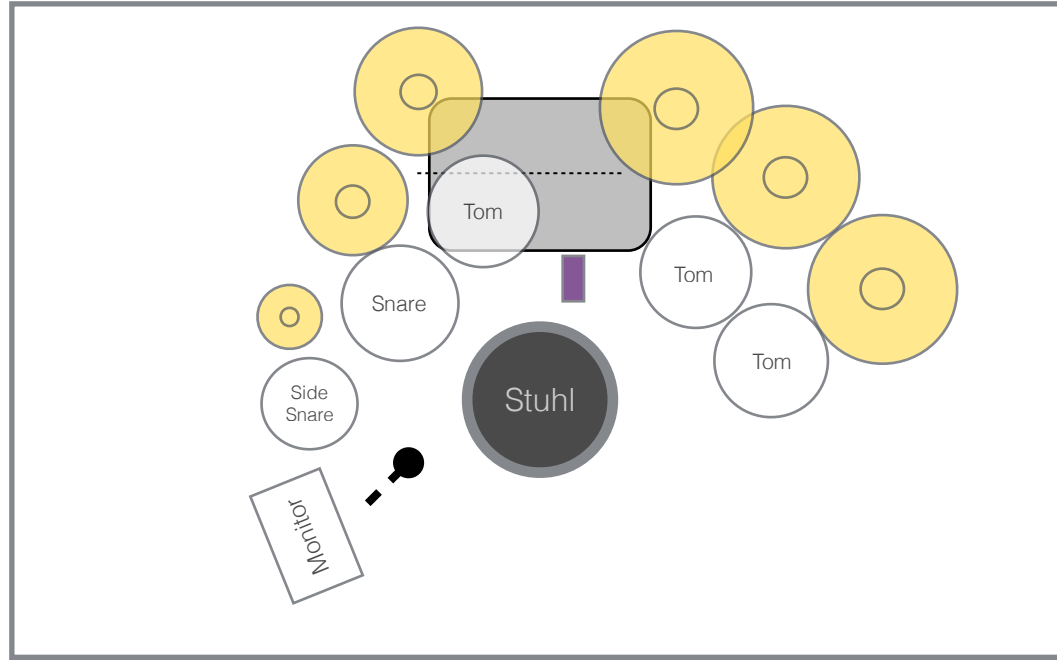

Monitor

Monitor

Monitor

Monitor

Monitor

EB

EB

EB

EB

Mesa Bogie
Road King Head 2
4x12" Mesa Bogie

Bass Amp

2x12" Line 6
Combo

- 22 x 20 Bass Drum
- 12 x 10 TomTom
- 14 x 16 Stand Tom
- 16 x 16 Stand Tom
- 14 x 5,5 Snare
- 13 x 2,5 Side Snare
- 14" Hi Hat
- 18" Crash
- 20" Splash
- 21" Ride
- 18" China