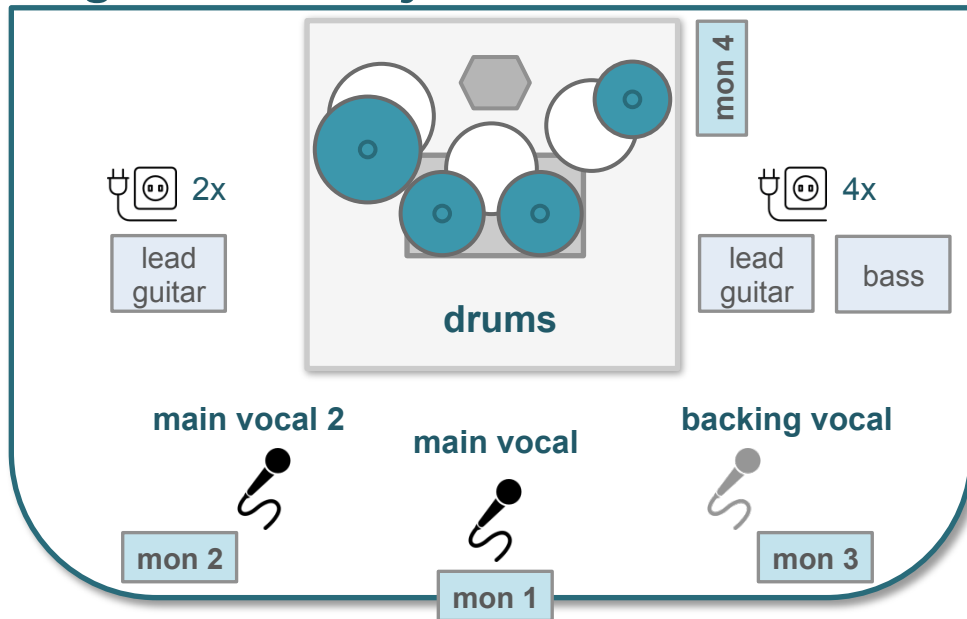

# DAY OUT

## stage rider – day out

	Input	Instrument	Equipment
drums	1	Kick	Yamaha 22 x 17"
	2	Snare	14x 5 1/2"
	3	Hi-Hat	
	4	Hang-Tom 1	Yamaha 12"
	5	Hang-Tom 2	Yamaha 14"
	6	Overhead	
	7	Overhead	
	8	Bass (DI-Out)	Peavey Max160 head 4x10 Cab (DI-out) Sennheiser EW 172 G3-A-EU Wireless-System
	9	Rhythm Guitar	MESA Dual Rectifier 4x12 Marshall-Cab (80hm) Sennheiser EW 172 G3-A-EU Wireless-System
	10	Lead Guitar	Line6 SpiderValve MK1 HD; 4x12 Marshall-Cab Line 6 Relay G50 Wireless-System
	11	Main Vocals	Shure SM58
	12	Backing Vocals	Shure SM58