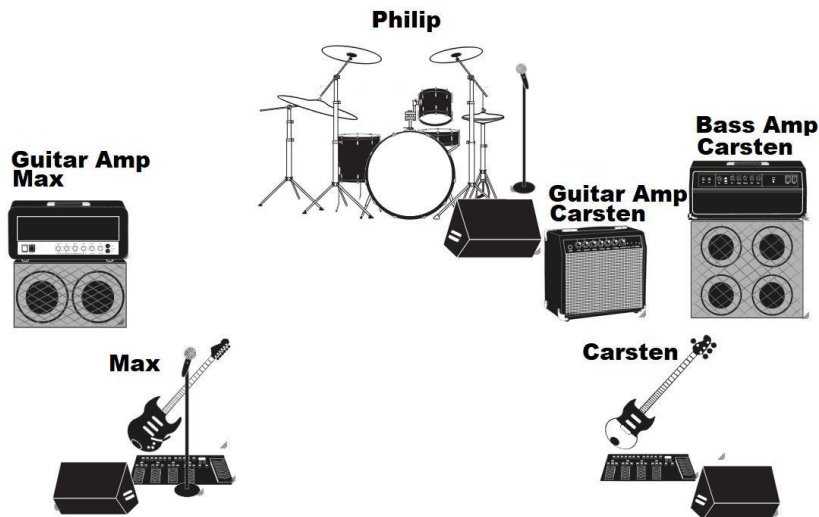

KingGrey

Technical Rider

Setup: Guitar + Main Vocals - Maximilian Sommer
Bass + Guitar (Split Signal) - Carsten Peter
Drums + Backing Vocals - Philip Margean

Stageplot:

Backline:

Guitar Amp Max: VOX nighttrain 50 Top
VOX V212NT Box

3x Monitoring + 5x power outlet
(Drum Hardware)
(Guitar-Box)
(Bass-Box or DI-Box)

Mikrofonierung / miking arrangement:

Drumset: Kick-Drum; 2x Overhead;

Drum Set optional: Snare Top, Snare Bottom, High Tom, Floor Tom, Hi-Hat,