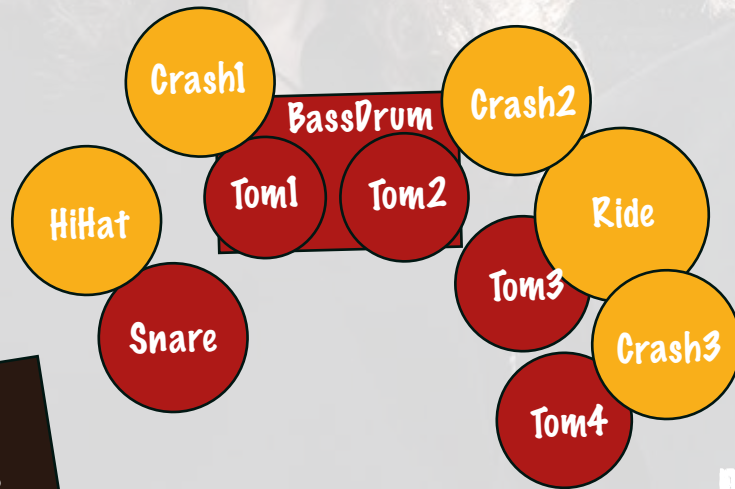

A photograph of three men in a technical or industrial setting, possibly a server room, with pipes and equipment visible in the background. The man on the left has long, wavy hair and is wearing a dark shirt. The man in the center is wearing a black cap and a dark shirt. The man on the right is bald with a beard and is wearing a dark t-shirt. A large, stylized white eye logo is overlaid on the right side of the image. The text 'Lehman's Leverage' is written in a white, distressed font across the middle of the image.

Guitar & Vocals
1x 230V Schuko
FX to FOH (D.I. balanced)

BASS Amp
1x 230V

D.I. to FOH
(balanced)

Mon 3

Lehman's Leverage

TECHRIDER

Bei Rückfragen:

Ralf Glaser, +49 / 163 / 78 22 536 - mail@ralfglaser.de

Flo Wiegmann, +49 / 1515 / 15 00 454

Lehman's Leverage

TECHRIDER

Inputs	Instrument	Mic	Stand	Insert	Monitor 1	Monitor 2	Monitor 3
1	Kick in	Beta 91a	Small	Comp / Gate	XX	XX	XX
2	(Kick Out)	Beta 52	Small	Comp / Gate			X
3	Snare Top	SM 57	Small / Clamp	Comp / Gate	XX	X	XX
4	(Snare Bottom)	SM 57	Small	Gate			X
5	(HiHat)	NT 5	Small			X	X
6	Tom 1	E604	Clamp / Small	Comp / Gate			X
7	Tom 2	E604	Clamp / Small	Comp / Gate			X
8	Stand Tom 1	E604	Clamp / Small	Comp / Gate			X
9	(Stand Tom 2)	E604	Clamp / Small	Comp / Gate			X
10	OH	NT 5	Boom				
11	OH	NT 5	Boom				
12	Guitar	Direct balanced	-	Comp	XX	XX	XX
13	Bass	Direct balanced	-	-	XX	XX	XX
14	Vocals	SM 58	Boom	Comp	XXX	XXX	XXX