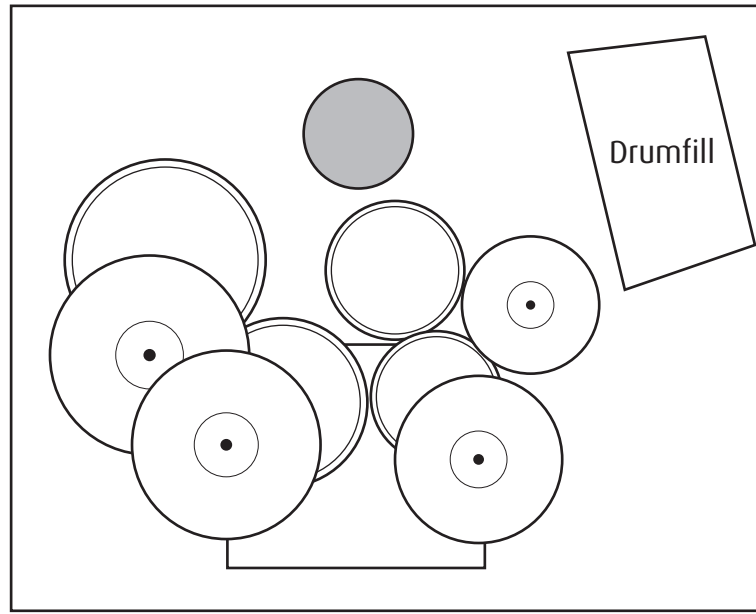

Backdrop 5m x 3m

Line-Up

- Vox
- Git (2x12 + Top) + BackVox
- Git (4x12 + Top) + BackVox
- Bass (4x10 + 1x15 + Top)
- Drums (Kick, Snare, FloorTom, 2x HiTom, HiHat, Ride, 2x Crash, Cowbell)

?
 Axel Werner
 Telefon: 0511 / 215 20 04
 Mobil: 0172 / 413 91 27
 zentrale@motorblock-music.de

Drum Riser (ca. 2,5m x 2m)

Motorblock - Stage Plot - Stand 08/2017

⚡ 1x 230V

⚡ 1x 230V

D.I. + Mic

⚡ 1x 230V

⚡ 1x 230V

⚡ 1x 230V