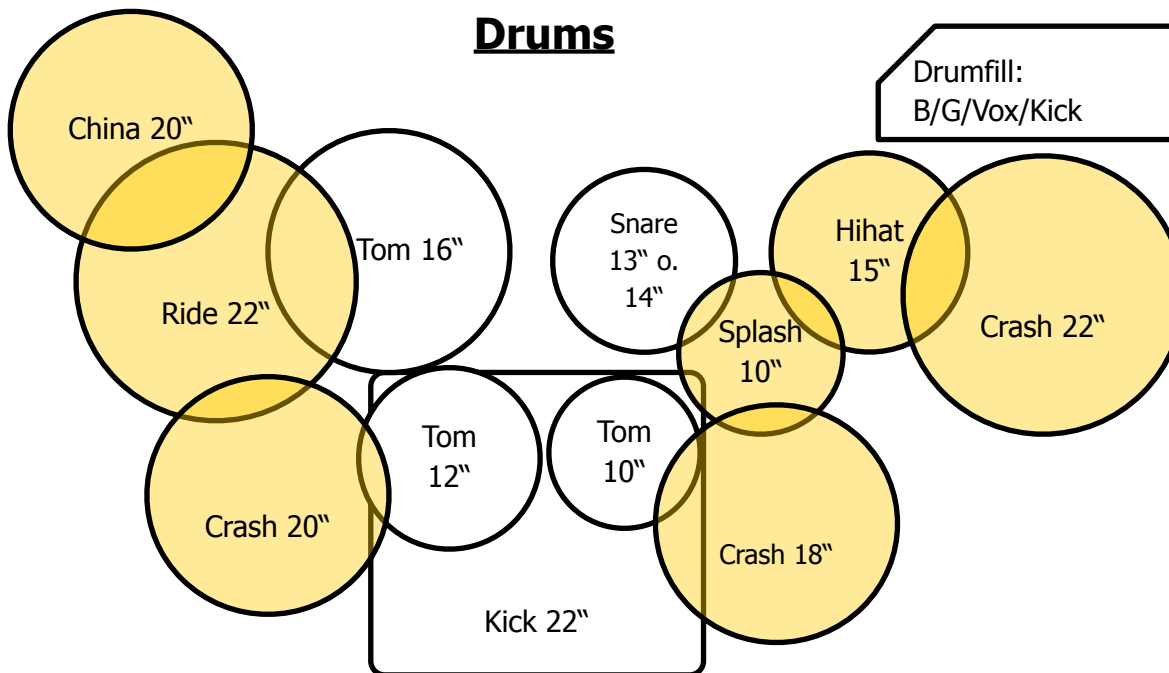

Bühnenplan

André Mittwollen
andre@fatrhino.de
0178 681 59 56

Guitar

230 V

Trace Elliot Speed Twin
100H MK II (100 W)

Marshall 1960 BV
4x12 (4/16 Ω)

Drums

Drumfill:
B/G/Vox/Kick

Bass

230 V

Orange Terror Bass
500 (500 W)

Ampeg SVT810E
8x10 (4 Ω)

Vox

230 V

Effectboard

Monitor:
G/B/Vox/HH