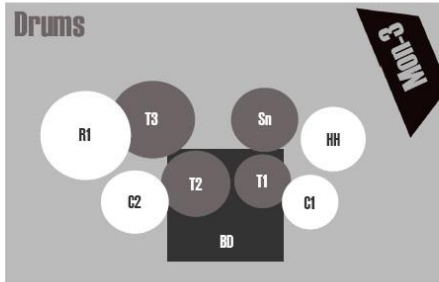

BIG UGLY FAT FELLA

Stageplan

Drums: Tama Spsrstar
Git: Orange CR120H (120W)
Marshall 4x12"
Bass: Marshall JCM800 Superbass MKII (100W)
Marshall 4x12"

Technical Rider/Stageplan 2015
Contact: biguglyfatfella.com